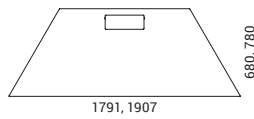

RANGE

SCREENS

For use without desktop
(without desktop brackets)

For use with desktop (desktop
brackets on one side)

For use with desktop (desktop
brackets on both sides)

DESKTOPS

Rectangular desktops with „scallop“ / 80 mm round / “ZNZ” rectangular type cut-outs

ATTENTION! This type of desktops only usable with 824 mm screens on sides (680 / 780 mm).

Trapezoidal desktops with „scallop“ / 80 mm round / “ZNZ” rectangular type cut-outs

ATTENTION! This type of desktops only usable with 1024 mm width screens.

SINGLE LEG TABLES

Single leg tables with „scallop“ / 80 mm round / “ZNZ” rectangular type cut-out desktops

ATTENTION! This type of tables only usable with 824 / 1024 mm width screens.