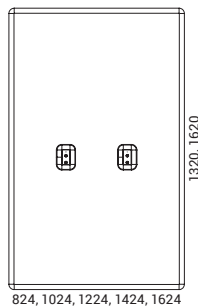

Single leg table with brackets (for single screen)

- Have to be ordered separately for specific screen combinations;
- 25 mm MFC (melamine) with 2 mm ABS edging;
- Metal fittings for fixing to screen in powder coated metal;
- Metal leg – 40x40 mm in powder coated metal.

- Have to be ordered separately for specific desktop and screen combinations;
- Single AC / AC + USB socket or simple grommet for 80 mm diameter round desktop cut-outs;
- 3 x AC / 2 x AC + RJ45 / 2 x AC + USB type A and type C / 1 x AC + RJ45 + USB type A and type C power sockets with metal frame (powder coated) for rectangular desktop cut outs;
- 3 x AC / 2 x AC + RJ45 / 2 x AC + USB type A and type C / 1 x AC + RJ45 + USB type A and type C power sockets for mounting under the desktop;
- 1 / 2 / 3 m extension for connecting cables to link several workplaces;
- 1 / 3 m mains cable for power supply;
- Distributor required for RJ45 sockets to connect several workplaces together.

RANGE

SCREENS

For use without desktop
(without desktop brackets)

For use with desktop (desktop
brackets on one side)

For use with desktop (desktop
brackets on both sides)

DESKTOPS

Rectangular desktops with „scallop“ / 80 mm round / “ZNZ” rectangular type cut-outs

ATTENTION! This type of desktops only usable with 824 mm screens on sides (680 / 780 mm).

Trapezoidal desktops with „scallop“ / 80 mm round / “ZNZ” rectangular type cut-outs

ATTENTION! This type of desktops only usable with 1024 mm width screens.