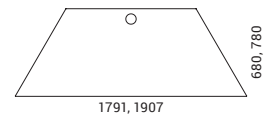

RANGE

SCREENS

For use without desktop
(without desktop brackets)

For use with desktop (desktop
brackets on one side)

For use with desktop (desktop
brackets on both sides)

DESKTOPS

Rectangular desktops with „scallop“ / 80 mm round / “ZNZ” rectangular type cut-outs

ATTENTION! This type of desktops only usable with 824 mm screens on sides (680 / 780 mm).

Trapezoidal desktops with „scallop“ / 80 mm round / “ZNZ” rectangular type cut-outs

ATTENTION! This type of desktops only usable with 1024 mm width screens.