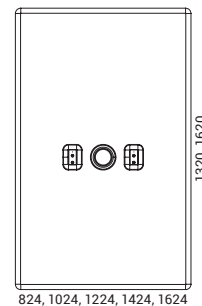

Desktop with metal frame and brackets

- Have to be ordered separately for specific screen combinations;
- 25 mm MFC (melamine) with 2 mm ABS edging;
- Metal fittings for fixing to screens in powder coated metal;
- Metal tube – 30x20 mm in powder coated metal.

- Have to be ordered separately for specific desktop and screen combinations;
- Single AC / AC + USB socket or simple grommet for 80 mm diameter round desktop cut-outs;
- 3 x AC / 2 x AC + RJ45 / 2 x AC + USB type A and type C / 1 x AC + RJ45 + USB type A and type C power sockets with metal frame (powder coated) for rectangular desktop cut outs;
- 3 x AC / 2 x AC + RJ45 / 2 x AC + USB type A and type C / 1 x AC + RJ45 + USB type A and type C power sockets for mounting under the desktop;
- 1 / 2 / 3 m extension for connecting cables to link several workplaces;
- 1 / 3 m mains cable for power supply;
- Distributor required for RJ45 sockets to connect several workplaces together.

RANGE

SCREENS

For use without desktop
(without desktop brackets)

For use with desktop (desktop
brackets on one side)

For use with desktop (desktop
brackets on both sides)

DESKTOPS

Rectangular desktops with „scallop“ / 80 mm round / “ZNZ” rectangular type cut-outs

ATTENTION! This type of desktops only usable with 824 mm screens on sides (680 / 780 mm).

Trapezoidal desktops with „scallop“ / 80 mm round / “ZNZ” rectangular type cut-outs

ATTENTION! This type of desktops only usable with 1024 mm width screens.