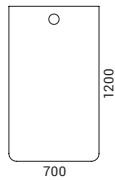

RANGE

SCREENS

For use without desktop
(without desktop brackets)

For use with desktop (desktop
brackets on one side)

For use with desktop (desktop
brackets on both sides)

DESKTOPS

Rectangular desktops with „scallop“ / 80 mm round / “ZNZ” rectangular type cut-outs

ATTENTION! This type of desktops only usable with 824 mm screens on sides (680 / 780 mm).

Trapezoidal desktops with „scallop“ / 80 mm round / “ZNZ” rectangular type cut-outs

ATTENTION! This type of desktops only usable with 1024 mm width screens.

SINGLE LEG TABLES

Single leg tables with „scallop“ / 80 mm round / “ZNZ” rectangular type cut-out desktops

ATTENTION! This type of tables only usable with 824 / 1024 mm width screens.