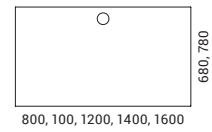

RANGE

SCREENS

For use without desktop
(without desktop brackets)

For use with desktop (desktop
brackets on one side)

For use with desktop (desktop
brackets on both sides)

DESKTOPS

Rectangular desktops with „scallop“ / 80 mm round / “ZNZ” rectangular type cut-outs

ATTENTION! This type of desktops only usable with 824 mm screens on sides (680 / 780 mm).

Trapezoidal desktops with „scallop“ / 80 mm round / “ZNZ” rectangular type cut-outs

ATTENTION! This type of desktops only usable with 1024 mm width screens.