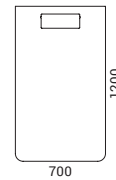

RANGE

SCREENS

For use without desktop
(without desktop brackets)

For use with desktop (desktop
brackets on one side)

For use with desktop (desktop
brackets on both sides)

DESKTOPS

Rectangular desktops with „scallop“ / 80 mm round / “ZNZ” rectangular type cut-outs

ATTENTION! This type of desktops only usable with 824 mm screens on sides (680 / 780 mm).

Trapezoidal desktops with „scallop“ / 80 mm round / “ZNZ” rectangular type cut-outs

ATTENTION! This type of desktops only usable with 1024 mm width screens.

SINGLE LEG TABLES

Single leg tables with „scallop“ / 80 mm round / “ZNZ” rectangular type cut-out desktops

ATTENTION! This type of tables only usable with 824 / 1024 mm width screens.