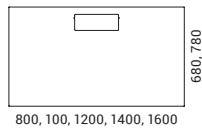

RANGE

SCREENS

For use without desktop
(without desktop brackets)

For use with desktop (desktop
brackets on one side)

For use with desktop (desktop
brackets on both sides)

DESKTOPS

Rectangular desktops with „scallop“ / 80 mm round / “ZNZ” rectangular type cut-outs

ATTENTION! This type of desktops only usable with 824 mm screens on sides (680 / 780 mm).

Trapezoidal desktops with „scallop“ / 80 mm round / “ZNZ” rectangular type cut-outs

ATTENTION! This type of desktops only usable with 1024 mm width screens.