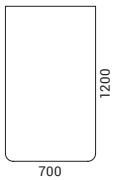

RANGE

SCREENS

For use without desktop
(without desktop brackets)

For use with desktop (desktop
brackets on one side)

For use with desktop (desktop
brackets on both sides)

DESKTOPS

Rectangular desktops with „scallop“ / 80 mm round / “ZNZ” rectangular type cut-outs

ATTENTION! This type of desktops only usable with 824 mm screens on sides (680 / 780 mm).

Trapezoidal desktops with „scallop“ / 80 mm round / “ZNZ” rectangular type cut-outs

ATTENTION! This type of desktops only usable with 1024 mm width screens.

SINGLE LEG TABLES

Single leg tables with „scallop“ / 80 mm round / “ZNZ” rectangular type cut-out desktops

ATTENTION! This type of tables only usable with 824 / 1024 mm width screens.