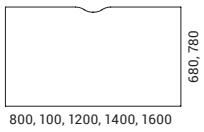

RANGE

SCREENS

For use without desktop
(without desktop brackets)

For use with desktop (desktop
brackets on one side)

For use with desktop (desktop
brackets on both sides)

DESKTOPS

Rectangular desktops with „scallop“ / 80 mm round / “ZNZ” rectangular type cut-outs