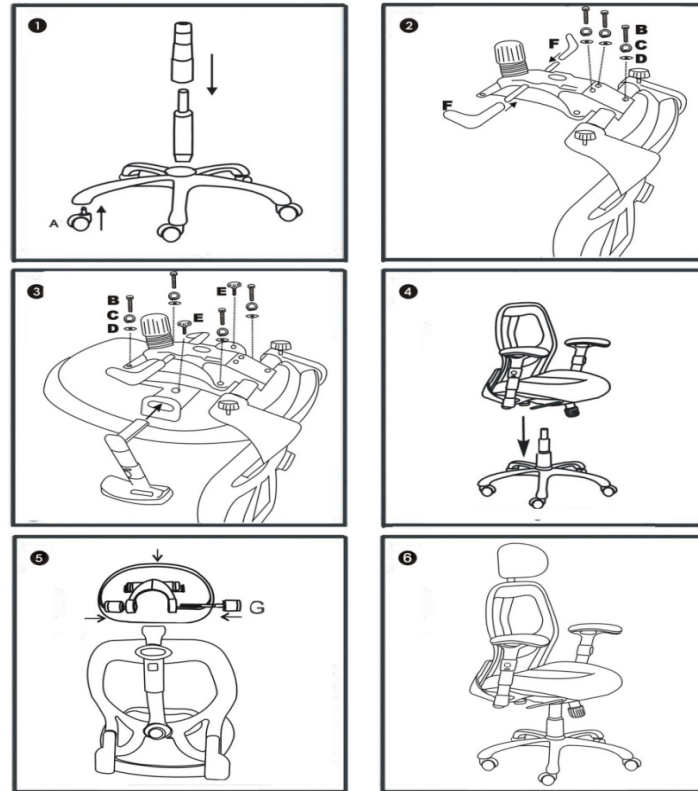

RECOMMENDED HOURLY USAGE: 24 HOURS

ASSEMBLY INSTRUCTIONS

ERGO/KTAG/M

Do not tighten bolts fully until you have completed assembly.
Please note the fixing screws are located in their fixing points if not found in the parts bag.
"Should you require any assistance in assembling your goods please visit:
www.elizafurniture.co.uk/furniture and click on Customer Services"

WARNING:

- Do not stand on this chair. Do not use this chair as a step ladder.
- Use this product for seating only 1 person at a time.
- Do not use this chair unless all screws, bolts and knobs are securely fastened.
- Every 4 months inspect all screws, bolts and knobs to ensure they are fully tightened
- If parts are missing, incorrect or damaged stop using the chair immediately until repairs have been carried out by a competent person
- Failure to follow these warnings could result in serious injury.