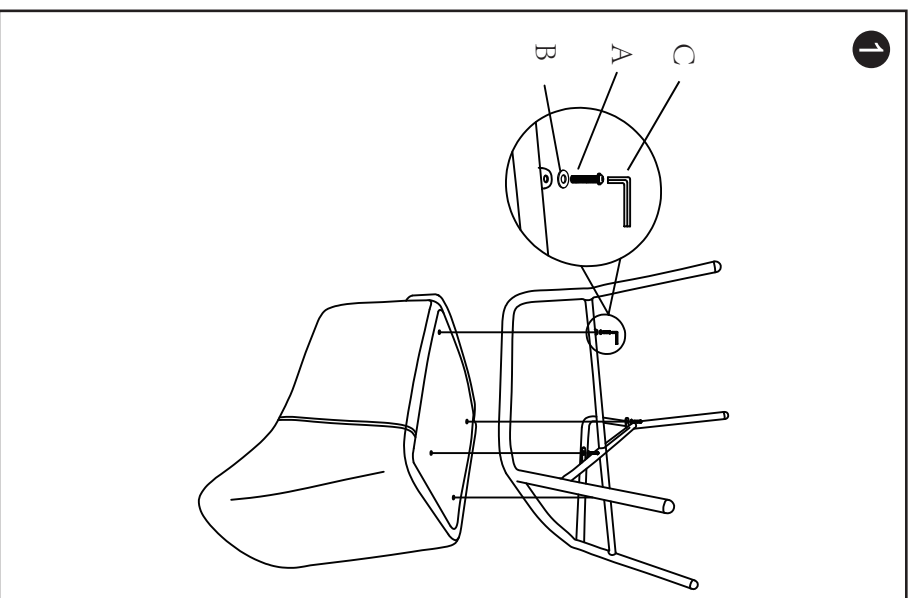

ASSEMBLY INSTRUCTIONS

COR01-LB
COR01-DG

dams

Do not tighten bolts fully until you have completed assembly.
Should you require any assistance in assembling your goods please contact customer services on 0151 548 7111 between 9am/4:30pm.