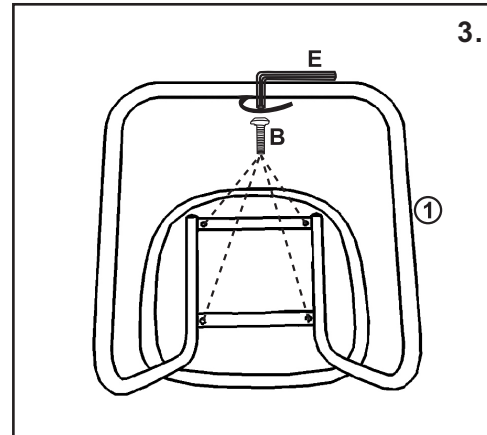

LUNA

Assembly Instructions

BCM/L1302V

HOURLY USAGE:5-8HOURS

WARNING

USE THIS PRODUCT ONLY FOR SEATING ONE PERSON AT A TIME.
DO NOT USE THIS CHAIR AS A STEP STOOL/LADDER.
DO NOT SIT ON ANY PART OF THE CHAIR EXCEPT THE SEAT.
DO NOT USE CHAIR UNLESS ALL BOLTS, SCREWS AND KNOBS ARE TIGHT.