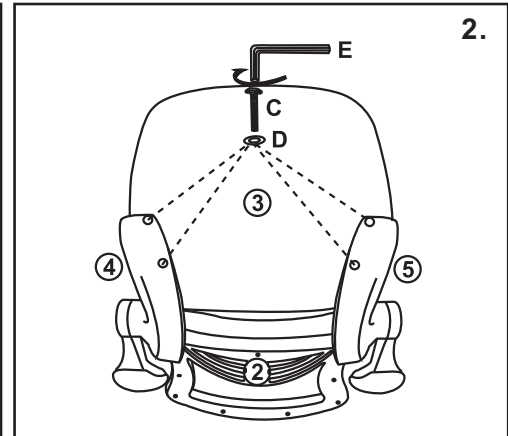

LUNA

Assembly Instructions

BCM/L1302V

HOURLY USAGE:5-8HOURS

WARNING

USE THIS PRODUCT ONLY FOR SEATING ONE PERSON AT A TIME.
DO NOT USE THIS CHAIR AS A STEP STOOL/LADDER.
DO NOT SIT ON ANY PART OF THE CHAIR EXCEPT THE SEAT.
DO NOT USE CHAIR UNLESS ALL BOLTS, SCREWS AND KNOBS ARE TIGHT.