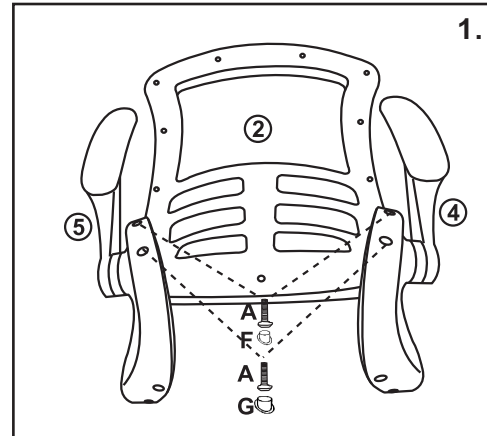

LUNA

Assembly Instructions

BCM/L1302V

HOURLY USAGE:5-8HOURS

WARNING

USE THIS PRODUCT ONLY FOR SEATING ONE PERSON AT A TIME.
DO NOT USE THIS CHAIR AS A STEP STOOL/LADDER.
DO NOT SIT ON ANY PART OF THE CHAIR EXCEPT THE SEAT.
DO NOT USE CHAIR UNLESS ALL BOLTS, SCREWS AND KNOBS ARE TIGHT.