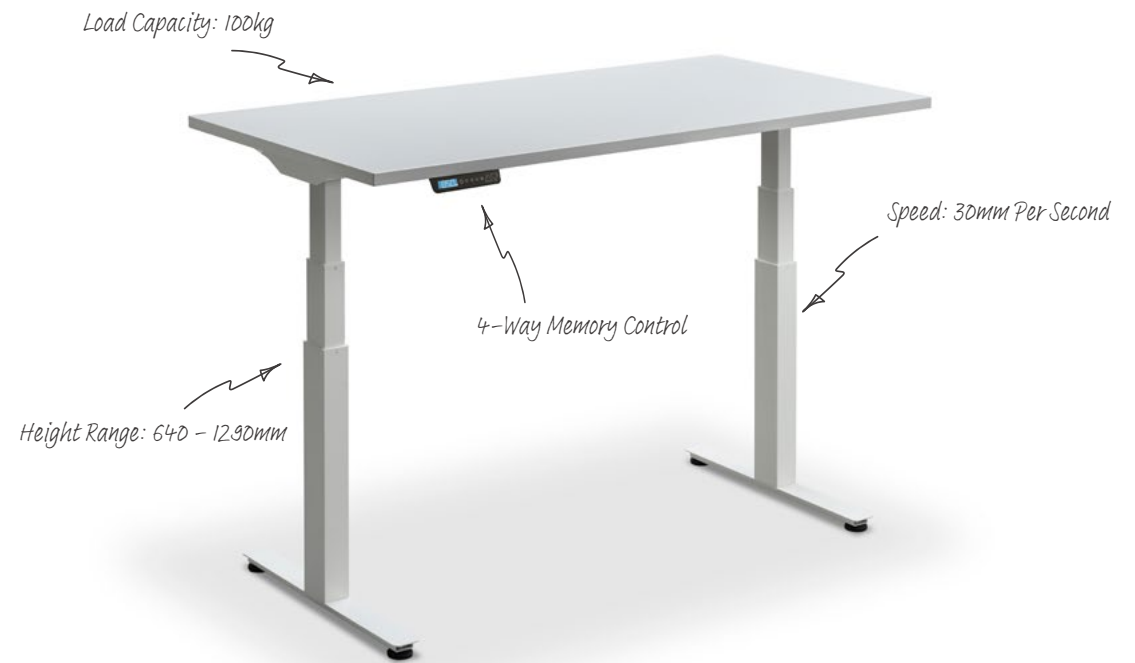

Powerful. Sturdy. Versatile.

IN A NUTSHELL...

What's the Flyga all about?

A powerful 3-stage workstation.

Coming straight out of the box partially assembled, the Flyga can be ready to go in 10 minutes!

What makes the Flyga stand out?

Even at full height, the Flyga barely flinches. A credit to the European materials and high-precision manufacturing methods in Europe used to make the desk.

Stock Desktop Sizes

1000 x 600mm	1200 x 700mm	1200 x 800mm
	1400 x 700mm	1400 x 800mm
	1600 x 700mm	1600 x 800mm
		1800 x 800mm

Frame

Guarantee	5 years
Frame Width Adjustment	850 - 1850mm
Height Range (Inc. 25mm Top)	640 - 1290mm (± 5mm)
Stroke	650mm
Side Bracket Depth	500mm
Foot Depth	600mm
Max Even Load Capacity	100kg
Total Frame Weight	28kg
Operational Life	10,000 cycles at full rated load
Voltage	230V AC Input, 24V DC operation
Operational Speed	30mm per second
Standby Power	<0.02W
Max Operational Power	300W
Programmable Min/Max Height	Yes
Duty Cycle	10% - 2mins on, 18mins off
Noise Level	<48 dB
Anti-Collision	Yes
Compliance	CE Conformity, EN 527-2:2016, ISO 14025, ISO 14040/14044, UL 962, BIFMA X5.5