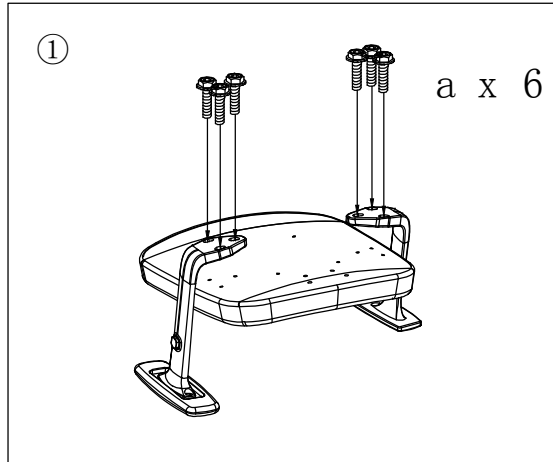

WARNING

- DO NOT STAND ON THIS CHAIR AND DO NOT USE THIS CHAIR AS A STEP LADDER
- USE THIS PRODUCT ONLY FOR SEATING ONE PERSON AT A TIME
- DO NOT USE THIS CHAIR UNLESS ALL BOLTS, SCREWS AND COMPONENTS ARE FIRMLY SECURED
- WE RECOMMEND EVERY 4 MONTHS TO CHECK ALL BOLTS AND SCREWS TO BE SURE THEY ARE TIGHT
- IF PARTS ARE MISSING, BROKEN, DAMAGED OR WORN, STOP USING THIS PRODUCT UNTIL REPAIRS ARE MADE USING FACTORY AUTHORISED PARTS
- FAILURE TO FOLLOW THESE WARNINGS COULD RESULT IN SERIOUS INJURY.