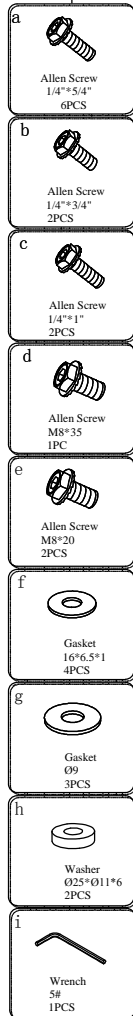

ASSEMBLY INSTRUCTIONS

Travis

dams

TVS300T1-K