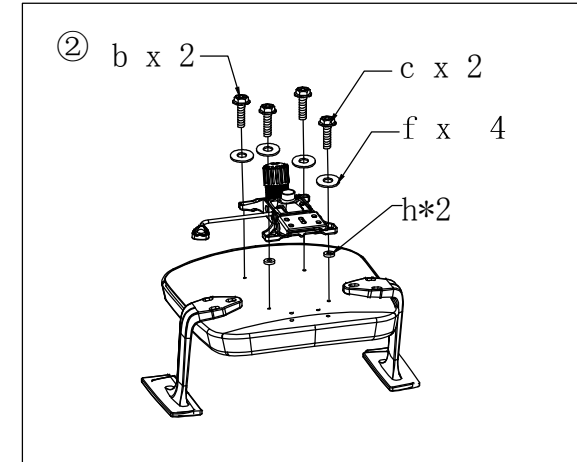

WARNING

- DO NOT STAND ON THIS CHAIR AND DO NOT USE THIS CHAIR AS A STEP LADDER
- USE THIS PRODUCT ONLY FOR SEATING ONE PERSON AT A TIME
- DO NOT USE THIS CHAIR UNLESS ALL BOLTS, SCREWS AND COMPONENTS ARE FIRMLY SECURED
- WE RECOMMEND EVERY 4 MONTHS TO CHECK ALL BOLTS AND SCREWS TO BE SURE THEY ARE TIGHT
- IF PARTS ARE MISSING, BROKEN, DAMAGED OR WORN, STOP USING THIS PRODUCT UNTIL REPAIRS ARE MADE USING FACTORY AUTHORISED PARTS
- FAILURE TO FOLLOW THESE WARNINGS COULD RESULT IN SERIOUS INJURY.