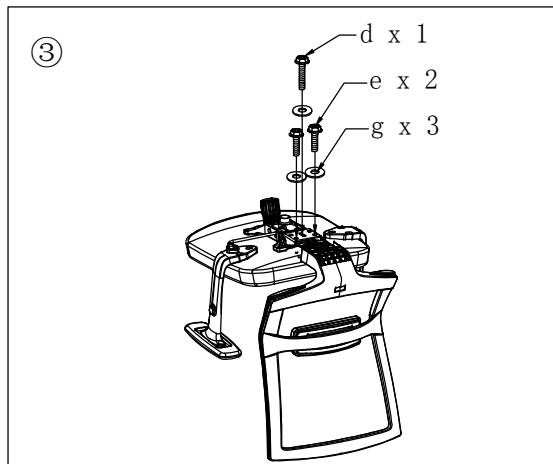

WARNING

- DO NOT STAND ON THIS CHAIR AND DO NOT USE THIS CHAIR AS A STEP LADDER
- USE THIS PRODUCT ONLY FOR SEATING ONE PERSON AT A TIME
- DO NOT USE THIS CHAIR UNLESS ALL BOLTS, SCREWS AND COMPONENTS ARE FIRMLY SECURED
- WE RECOMMEND EVERY 4 MONTHS TO CHECK ALL BOLTS AND SCREWS TO BE SURE THEY ARE TIGHT
- IF PARTS ARE MISSING, BROKEN, DAMAGED OR WORN, STOP USING THIS PRODUCT UNTIL REPAIRS ARE MADE USING FACTORY AUTHORISED PARTS
- FAILURE TO FOLLOW THESE WARNINGS COULD RESULT IN SERIOUS INJURY.