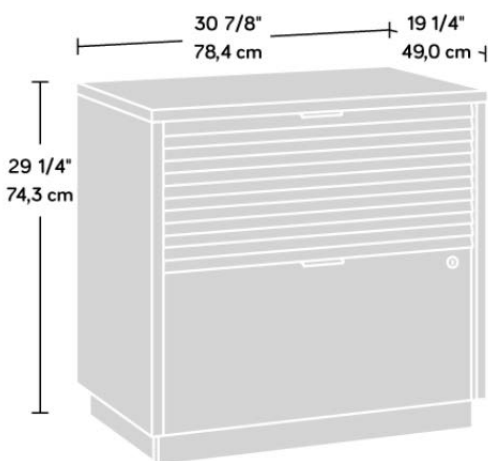

ELSTREE 2 DRAWER LATERAL FILER

PRODUCT SHEET

FURNITURE

- Lateral filer in Spiced Mahogany finish
 - Louvre-style detailing
- Patented safety mechanism allows only one drawer open at a time
 - Drawers lock for secure storage
- Both filing drawers feature full extension slides to holds letter or legal size hanging files
- Top surface provides additional space for storage
- Quick and easy assembly with patented T-lock drawer system
 - 360 degree all round finish for versatile placement

Inside Each Drawer
 26 3/4" (67,8 cm) W
 13 3/4" (35,0 cm) D
 8 7/8" (22,4 cm) H

Width	78.4 cm
Depth	49 cm
Height	74.3 cm
Carton Height	25.7 cm
Carton Width	93.2 cm
Carton Depth	53.2 cm
Box Volume	0.127 cbm
Weight (gross)	54.6 kg