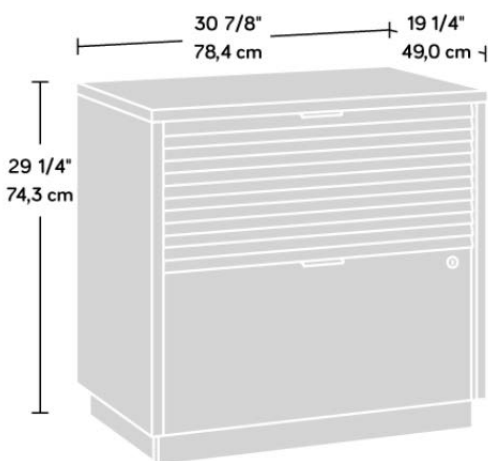

## ELSTREE 2 DRAWER LATERAL FILER

#### FURNITURE

- Lateral filer in Spiced Mahogany finish
  - Louvre-style detailing
- Patented safety mechanism allows only one drawer open at a time
  - Drawers lock for secure storage
- Both filing drawers feature full extension slides to holds letter or legal size hanging files
- Top surface provides additional space for storage
- Quick and easy assembly with patented T-lock drawer system
  - 360 degree all round finish for versatile placement

Inside Each Drawer  
 26 3/4" (67,8 cm) W  
 13 3/4" (35,0 cm) D  
 8 7/8" (22,4 cm) H

Width	78.4 cm
Depth	49 cm
Height	74.3 cm
Carton Height	25.7 cm
Carton Width	93.2 cm
Carton Depth	53.2 cm
Box Volume	0.127 cbm
Weight (gross)	54.6 kg