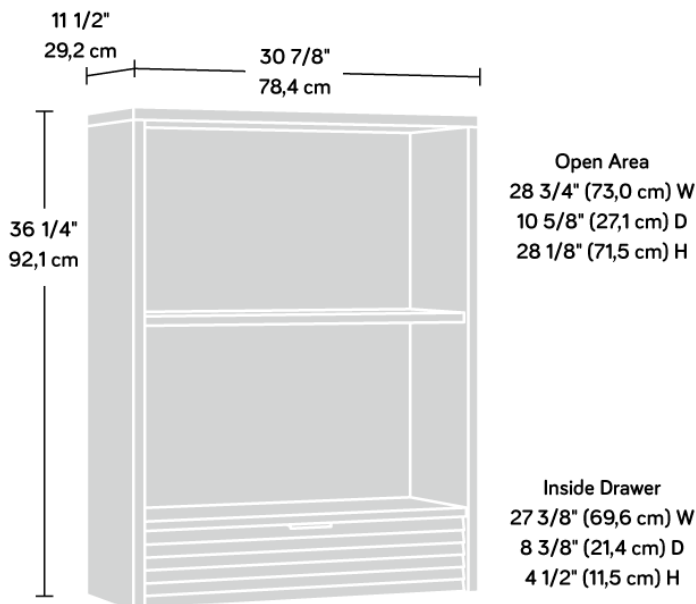

## ELSTREE HUTCH WITH DRAWER

#### FURNITURE

- Hutch with drawer in Spiced Mahogany finish
- Compatible with the Elstree Storage Cabinet (5426909)
  - Louvre-style detailing
  - Pull-out drawer on felt gliders for further storage

Width	78.4 cm
Depth	29.2 cm
Height	92.1 cm
Carton Height	102.9 cm
Carton Width	41.4 cm
Carton Depth	19 cm
Box Volume	0.080 cbm
Weight (gross)	28.3 kg

N.B: All measurements are approximate