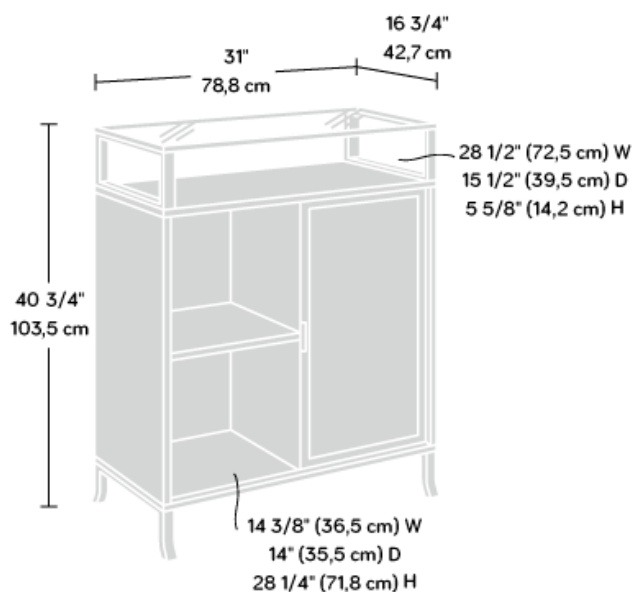

CITY CENTRE CABINET WITH SLIDING DOOR

PRODUCT SHEET

FURNITURE

- Cabinet with sliding door in a Champagne Oak finish
- Satin taupe metal feet
- Safety-tempered glass top
- Two adjustable shelves for flexible storage options
- Sliding door features perforated metal pattern

| | |
|----------------|-----------|
| Width | 78.8 cm |
| Depth | 42.7 cm |
| Height | 103.5 cm |
| Carton Height | 94.5 cm |
| Carton Width | 52 cm |
| Carton Depth | 22 cm |
| Box Volume | 0.108 cbm |
| Weight (gross) | 33.8 kg |

N.B: All measurements are approximate