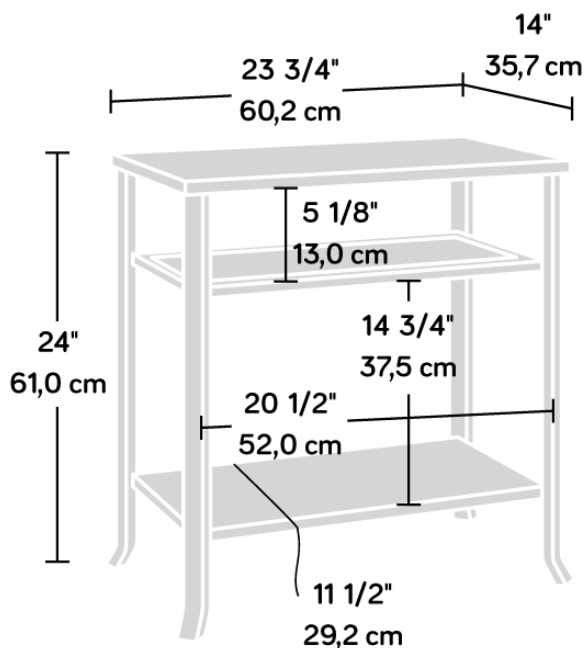

## CITY CENTRE SIDE TABLE

Width	35.7 cm
Depth	60.2 cm
Height	61 cm
Carton Height	74.5 cm
Carton Width	45 cm
Carton Depth	12 cm
Box Volume	0.402 cbm
Weight (gross)	9.8 kg

N.B: All measurements are approximate