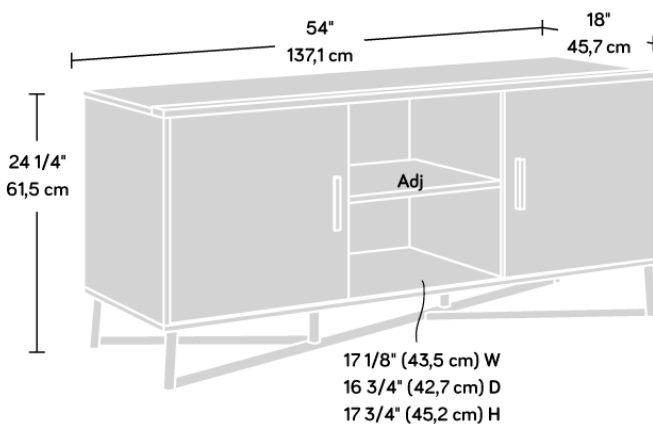

CANYON LANE TV STAND

PRODUCT SHEET

FURNITURE

- TV stand in Brew Oak finish with Grand Walnut accents
- Accommodates a TV weighing up to 31.5kg
- Hidden storage behind sliding doors
- Three adjustable shelves for flexible storage
- Can also be used as a display unit/credenza
- Enclosed back cut-outs allow a convenient path for cables/cords
- Powder coated metal base for durability

Width	137.1 cm
Depth	45.7 cm
Height	61 cm
Carton Height	154.3 cm
Carton Width	54.3 cm
Carton Depth	14.5 cm
Box Volume	0.116 cbm
Weight (gross)	36.7 kg

N.B: All measurements are approximate