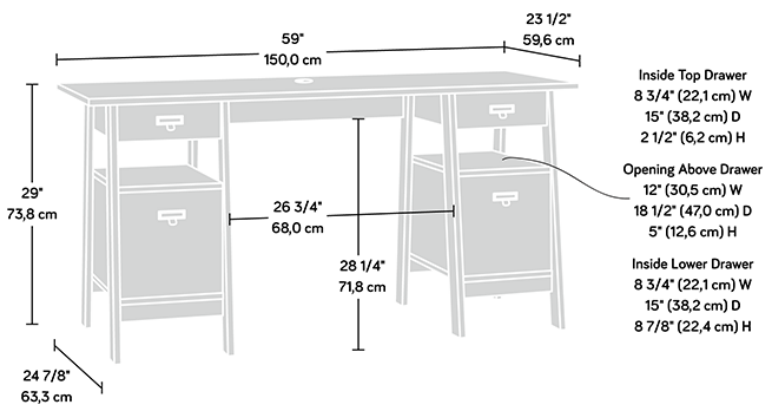

EXECUTIVE TRESTLE DESK CHALKED CHESTNUT

PRODUCT SHEET

FURNITURE

- Trestle style executive desk in Chalked Chestnut finish
 - Spacious work area
 - Stylish brass effect metal handles
- Two filing drawers with full extension slides for letter-sized hanging files
 - Two storage drawers with safety stops
 - Cable port for tidiness
 - 360 degree all round finish (can be freestanding)
- Quick and easy assembly with patented T-lock drawer system

Width	150 cm
Depth	59.6 cm
Height	73.8 cm
Carton Height	164.2 cm
Carton Width	63.7 cm
Carton Depth	11.6 cm
Box Volume	0.121 cbm
Weight (gross)	56.9 kg

N.B: All measurements are approximate