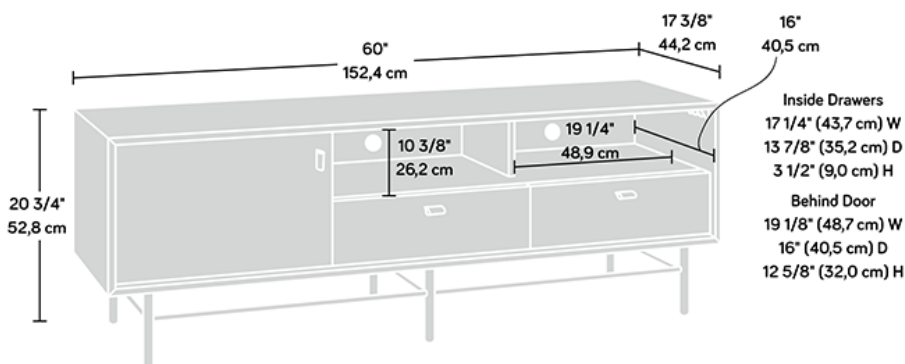

AVON LEATHER HANDLED TV STAND/CREDENZA

PRODUCT SHEET FURNITURE

- Modern TV stand/credenza with Sky Oak finish and white accents
- Accommodates a TV weighing up to 31kg.
 - Leather handles on drawer fronts
 - Adjustable shelf behind door
- Enclosed back with 'pass-through' opening for discreet cord management.
- Decorative , powder-coated metal base

Width	152.4 cm
Depth	44.2 cm
Height	52.8 cm
Carton Height	167 cm
Carton Width	53.8 cm
Carton Depth	16.2 cm
Box Volume	0.141 cbm
Weight (gross)	44.3 kg

N.B: All measurements are approximate