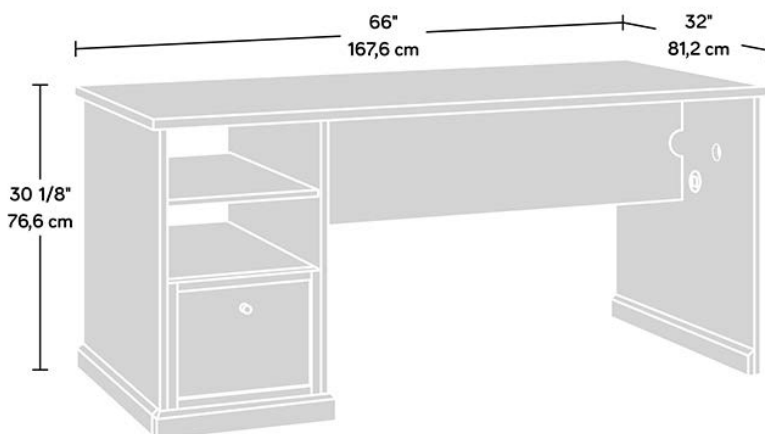

CRAFT DESK/TABLE WHITE

PRODUCT SHEET

CRAFT FURNITURE

- Craft desk/table in white finish
- Multi-purpose design provides spacious work surface for sewing/crafting or catching up on office work
- Melamine top surface is heat, stain and scratch-resistant
- Drawer with full extension slides holds letter-size hanging files
- Open shelving provides easy access storage
- Cord management for your sewing machine/laptop and other accessories
- 360 degree finish for versatile placement

Width	167.6 cm
Depth	81.2 cm
Height	76.6 cm
Carton Height	13.5 cm
Carton Width	182.6 cm
Carton Depth	93 cm
Box Volume	0.229 cbm
Weight (gross)	64 kg

N.B: All measurements are approximate