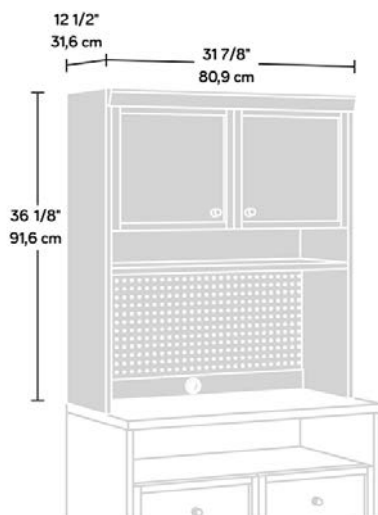

CRAFT STORAGE HUTCH WHITE

PRODUCT SHEET

CRAFT FURNITURE

- Storage hutch in White
- Can be fitted to the following models to provide additional display space or storage:
 - 5421405 Craft Open Storage Cabinet*
 - 5421407 Craft Storage Cabinet*
 - 5421417 Craft Desk/Table*
- Adjustable shelf behind doors for customisable storage of your favourite craft items
- Open shelf for easy-access storage
- Pegboard back provides convenient and visible organisation of tools and supplies
- Enclosed back with cord access allows a convenient path for cables

Width	80.9 cm
Depth	31.6 cm
Height	91.6 cm
Carton Height	19 cm
Carton Width	107 cm
Carton Depth	46.4 cm
Box Volume	0.094 cbm
Weight (gross)	28.1 kg

N.B: All measurements are approximate