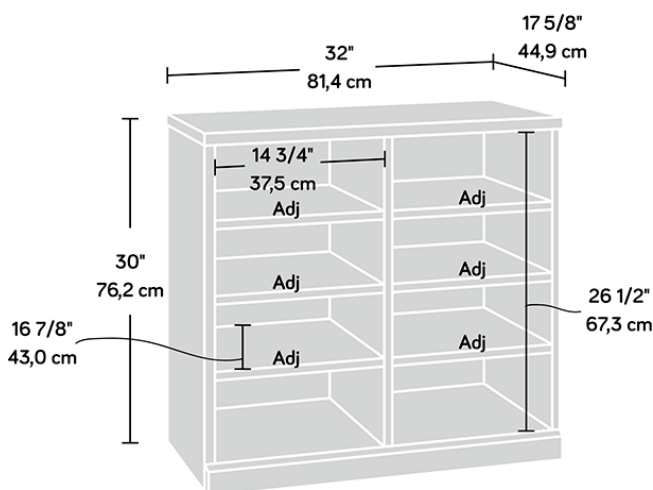

## CRAFT OPEN STORAGE CABINET WHITE

### CRAFT FURNITURE

- Open storage craft cabinet in a white finish
- Six adjustable shelves for versatile storage or display of your favourite craft items
- Melamine top surface is heat, stain and scratch-resistant, providing an additional work surface

Width	81.4 cm
Depth	44.9 cm
Height	76.2 cm
Carton Height	22.2 cm
Carton Width	97.5 cm
Carton Depth	55.6 cm
Box Volume	0.120 cbm
Weight (gross)	38.2 kg

N.B: All measurements are approximate