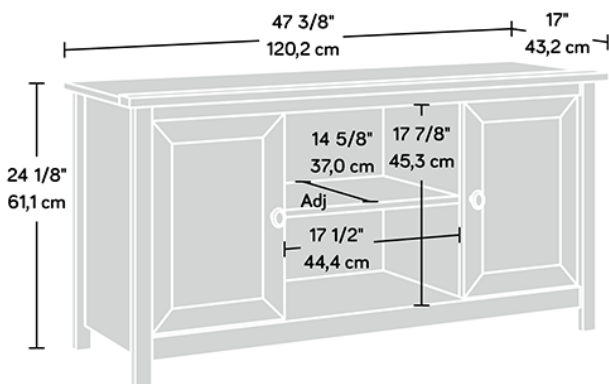

#### FURNITURE

- Low TV stand in a Salt Oak Finish
- Accommodates a TV weighing up to 31.5 kg
- Adjustable centre shelf for flexible storage options.
  - Adjustable shelves behind each door
- Enclosed back with 'pass-through' opening for discreet cable management.

**Behind Doors**  
 11 7/8" (30,3 cm) W  
 14 5/8" (37,0 cm) D  
 17 7/8" (45,3 cm) H

Width	120.2 cm
Depth	43.2 cm
Height	61.1 cm
Carton Height	136.8 cm
Carton Width	43.5 cm
Carton Depth	14.4 cm
Box Volume	0.084 cbm
Weight (gross)	31 kg

N.B: All measurements are approximate