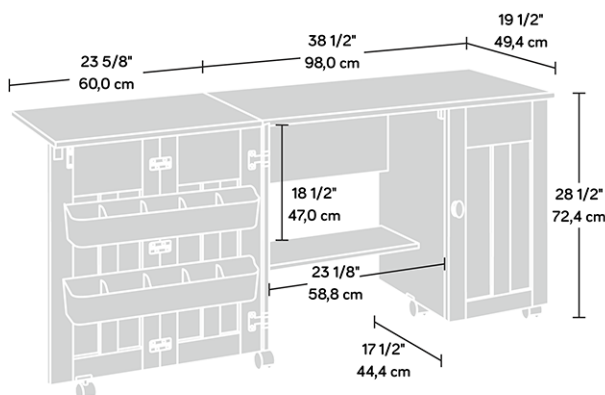

#### CRAFT FURNITURE

- Stylish sewing/craft cart in a Soft White finish
  - Space saving design
- Drop leaf provides additional work space for sewing or crafts
- Concealed storage on main doors opens up using castors (to support extended table area)
  - Storage behind main doors includes two storage bins and hidden shelf for sewing machine
- Two adjustable shelves behind smaller door for versatile storage
- Melamine top surface is heat, stain and scratch-resistant
  - Easy-roll castors

Width (open/closed)	158/98 cm
Depth	49.4 cm
Height	72.4 cm
Carton Height	22.1 cm
Carton Width	112.1 cm
Carton Depth	53.7 cm
Box Volume	0.133 cbm
Weight (gross)	39.4 kg

N.B: All measurements are approximate