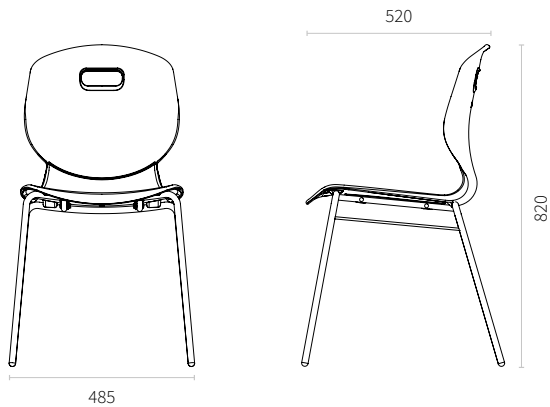

Arco

TA2_5

FOUR-LEG CHAIR WITH BRACE SPECIFICATION

Like the Four-Leg chair but with an extra support brace for extra strength. Ideal for conference rooms, seminar halls, education and modernised office spaces.

- Conforms to BS EN 1729: Part 1& 2 - Strength, Stability and Ergonomics
- Fire Resistant
- Antimicrobial
- Lightweight and easy to move
- Stackable up to 4 high
- Easy to clean and tested for use with chlorine based cleaners
- 5 year guarantee