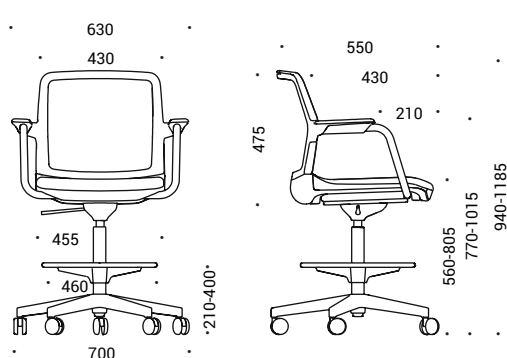

### Lumbar support

- Height adjustable (80 mm run range);
- Made of transparent silicon.

### Mechanism

- Height adjustment by side lever.

**Gas lift**

- Chromed or black colour;
- 245 mm run range.

**Foot ring**

- Fixed with gas lift;
- Easy height adjustable;
- Black plastic body with chrome-finished ring, Ø460 mm.

**RANGE**

WIND high swivel chair with mesh and castors

WIND high swivel chair with mesh and glides

WIND high swivel chair with fabric and castors

WIND high swivel chair with fabric and glides

WIND high swivel chair with low backrest and castors

WIND high swivel chair with low backrest and glides

Optional (for high backrest chairs)

Fixed armrests

2D (two directions)  
adjustable armrests

3D (three directions)  
adjustable armrests