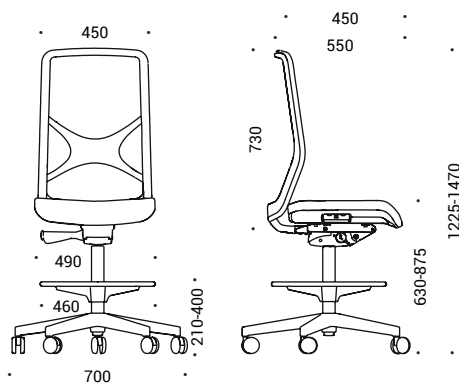

### Lumbar support

- Height adjustable (80 mm run range);
- Made of transparent silicon.

### Mechanism

- Height adjustment by side lever.

**Gas lift**

- Chromed or black colour;
- 245 mm run range.

**Foot ring**

- Fixed with gas lift;
- Easy height adjustable;
- Black plastic body with chrome-finished ring, Ø460 mm.

**Bases**

- Five-star polished aluminium base;
- Five-star black or white fiberglass reinforced plastic base;
- External Ø700 mm.

**Castors**

- Rubber free wheel castors with sit stop brake for hard floor, Ø65 mm;
- PA (polyamide) free wheel castors with sit stop brake for soft floor, Ø65 mm;
- PP (polypropylene) fixed glides, Ø50 mm, for soft floors.

**RANGE**

WIND high swivel chair with mesh and castors

WIND high swivel chair with mesh and glides

WIND high swivel chair with fabric and castors

WIND high swivel chair with fabric and glides

WIND high swivel chair with low backrest and castors