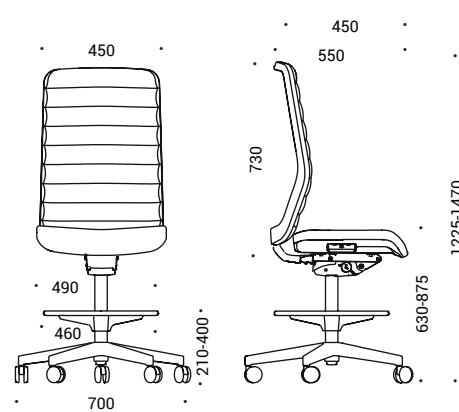

### Lumbar support

- Height adjustable (80 mm run range);
- Made of transparent silicon.

### Mechanism

- Height adjustment by side lever.

**Gas lift**

- Chromed or black colour;
- 245 mm run range.

**Foot ring**

- Fixed with gas lift;
- Easy height adjustable;
- Black plastic body with chrome-finished ring, Ø460 mm.

**RANGE**

WIND high swivel chair with mesh and castors

WIND high swivel chair with mesh and glides

WIND high swivel chair with fabric and castors

WIND high swivel chair with fabric and glides

WIND high swivel chair with low backrest and castors

WIND high swivel chair with low backrest and glides

Optional (for high backrest chairs)

Fixed armrests

2D (two directions)  
adjustable armrests

3D (three directions)  
adjustable armrests