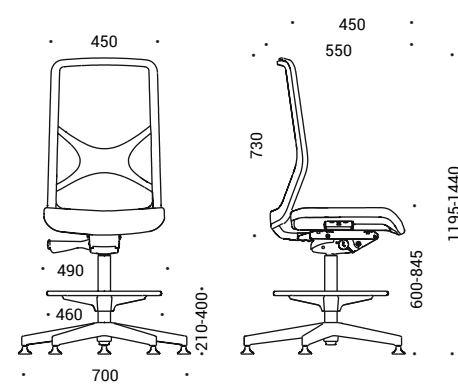

### Lumbar support

- Height adjustable (80 mm run range);
- Made of transparent silicon.

### Mechanism

- Height adjustment by side lever.

**Gas lift**

- Chromed or black colour;
- 245 mm run range.

**Foot ring**

- Fixed with gas lift;
- Easy height adjustable;
- Black plastic body with chrome-finished ring, Ø460 mm.

**Bases**

- Five-star polished aluminium base;
- Five-star black or white fiberglass reinforced plastic base;
- External Ø700 mm.

**Castors**

- Rubber free wheel castors with sit stop brake for hard floor, Ø65 mm;
- PA (polyamide) free wheel castors with sit stop brake for soft floor, Ø65 mm;
- PP (polypropylene) fixed glides, Ø50 mm, for soft floors.

**RANGE**

WIND high swivel chair with mesh and castors

WIND high swivel chair with mesh and glides

WIND high swivel chair with fabric and castors

WIND high swivel chair with fabric and glides

WIND high swivel chair with low backrest and castors