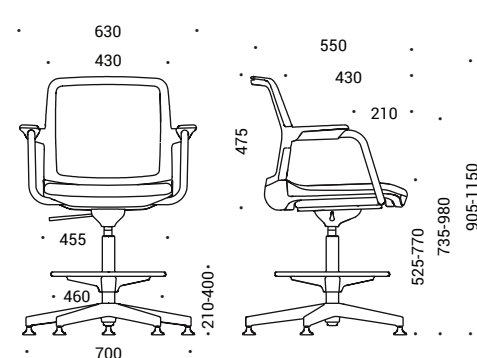

### Lumbar support

- Height adjustable (80 mm run range);
- Made of transparent silicon.

### Mechanism

- Height adjustment by side lever.

**Gas lift**

- Chromed or black colour;
- 245 mm run range.

**Foot ring**

- Fixed with gas lift;
- Easy height adjustable;
- Black plastic body with chrome-finished ring, Ø460 mm.

**RANGE**

WIND high swivel chair with mesh and castors

WIND high swivel chair with mesh and glides

WIND high swivel chair with fabric and castors

WIND high swivel chair with fabric and glides

WIND high swivel chair with low backrest and castors

WIND high swivel chair with low backrest and glides

Optional (for high backrest chairs)

Fixed armrests

2D (two directions)  
adjustable armrests

3D (three directions)  
adjustable armrests