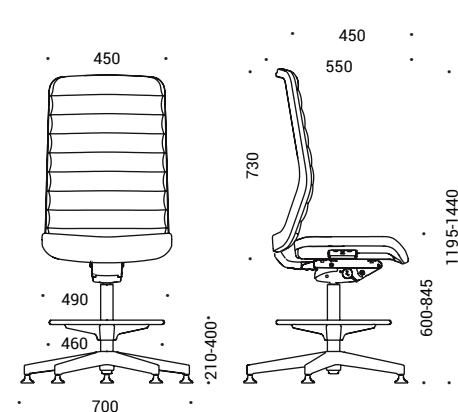

### Lumbar support

- Height adjustable (80 mm run range);
- Made of transparent silicon.

### Mechanism

- Height adjustment by side lever.

**Gas lift**

- Chromed or black colour;
- 245 mm run range.

**Foot ring**

- Fixed with gas lift;
- Easy height adjustable;
- Black plastic body with chrome-finished ring, Ø460 mm.

**RANGE**

WIND high swivel chair with mesh and castors

WIND high swivel chair with mesh and glides

WIND high swivel chair with fabric and castors

WIND high swivel chair with fabric and glides

WIND high swivel chair with low backrest and castors

WIND high swivel chair with low backrest and glides

Optional (for high backrest chairs)

Fixed armrests

2D (two directions)  
adjustable armrests

3D (three directions)  
adjustable armrests