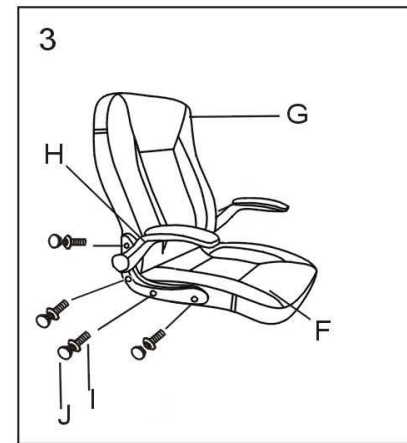

Assembly Instructions

RECOMMENDED HOURLY USAGE: 5-8 HOURS

4025/BWH

WARNING:

Do not stand on this chair. Do not use this chair as a step ladder.
 Use this product for seating only 1 person at a time.
 Do not use this chair unless all screws, bolts and knobs are securely fastened.
 Every 4 months inspect all screws, bolts and knobs to ensure they are fully tightened.
 If parts are missing, incorrect or damaged stop using the chair immediately until repairs have been carried out by a competent person.
 Failure to follow these warnings could result in serious injury.