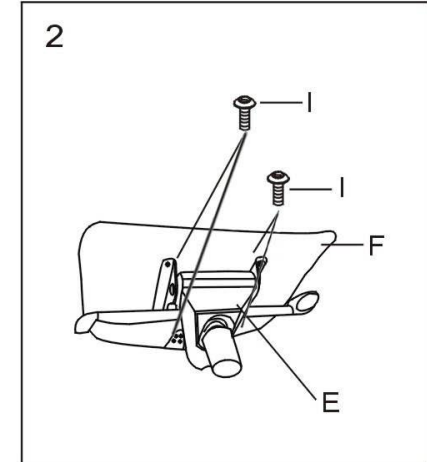

Assembly Instructions

RECOMMENDED HOURLY USAGE: 5-8 HOURS

4025/BWH

WARNING:

Do not stand on this chair. Do not use this chair as a step ladder.
 Use this product for seating only 1 person at a time.
 Do not use this chair unless all screws, bolts and knobs are securely fastened.
 Every 4 months inspect all screws, bolts and knobs to ensure they are fully tightened.
 If parts are missing, incorrect or damaged stop using the chair immediately until repairs have been carried out by a competent person.
 Failure to follow these warnings could result in serious injury.