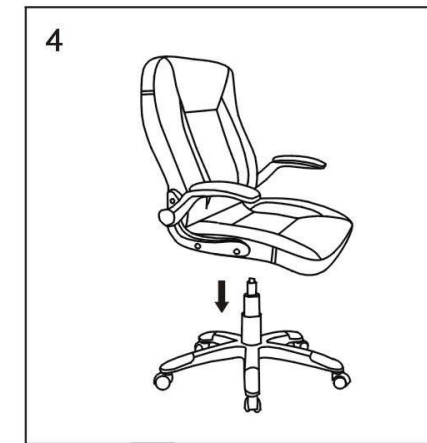

Assembly Instructions

RECOMMENDED HOURLY USAGE: 5-8 HOURS

4025/BWH

WARNING:

Do not stand on this chair. Do not use this chair as a step ladder.
 Use this product for seating only 1 person at a time.
 Do not use this chair unless all screws, bolts and knobs are securely fastened.
 Every 4 months inspect all screws, bolts and knobs to ensure they are fully tightened.
 If parts are missing, incorrect or damaged stop using the chair immediately until repairs have been carried out by a competent person.
 Failure to follow these warnings could result in serious injury.