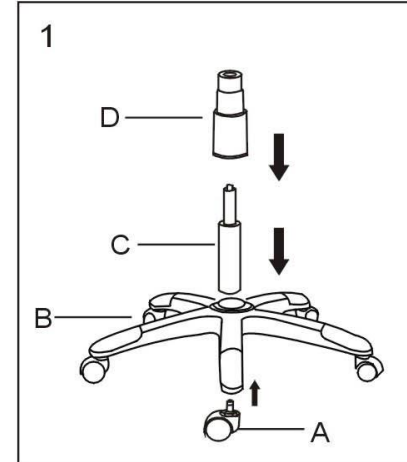

Assembly Instructions

RECOMMENDED HOURLY USAGE: 5-8 HOURS

4025/BWH

WARNING:

Do not stand on this chair. Do not use this chair as a step ladder.
 Use this product for seating only 1 person at a time.
 Do not use this chair unless all screws, bolts and knobs are securely fastened.
 Every 4 months inspect all screws, bolts and knobs to ensure they are fully tightened.
 If parts are missing, incorrect or damaged stop using the chair immediately until repairs have been carried out by a competent person.
 Failure to follow these warnings could result in serious injury.