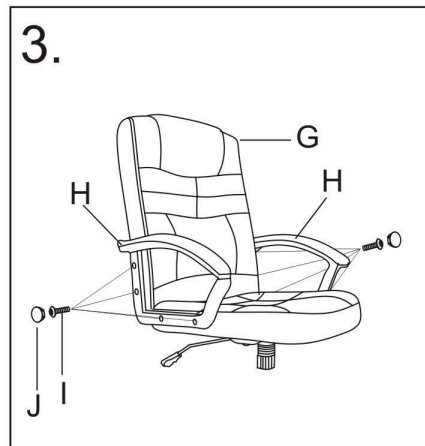

Assembly Instructions

RECOMMENDED HOURLY USAGE: 5-8 HOURS

WARNING:

Do not stand on this chair. Do not use this chair as a step ladder.
 Use this product for seating only 1 person at a time.
 Do not use this chair unless all screws, bolts and knobs are securely fastened.
 Every 4 months inspect all screws, bolts and knobs to ensure they are fully tightened
 If parts are missing, incorrect or damaged stop using the chair immediately until repairs have been carried out by a competent person
 Failure to follow these warnings could result in serious injury.