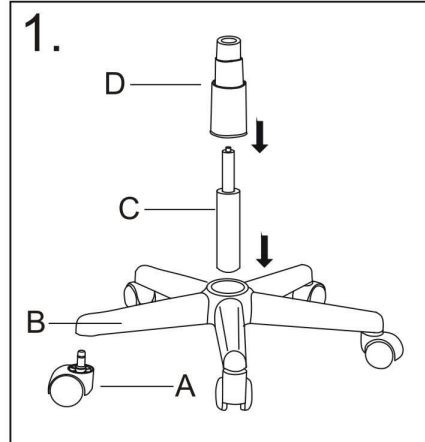

Assembly Instructions

RECOMMENDED HOURLY USAGE: 5-8 HOURS

WARNING:

Do not stand on this chair. Do not use this chair as a step ladder.
 Use this product for seating only 1 person at a time.
 Do not use this chair unless all screws, bolts and knobs are securely fastened.
 Every 4 months inspect all screws, bolts and knobs to ensure they are fully tightened
 If parts are missing, incorrect or damaged stop using the chair immediately until repairs have been carried out by a competent person
 Failure to follow these warnings could result in serious injury.