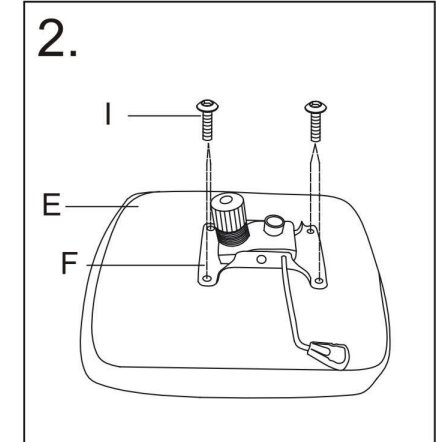

Assembly Instructions

RECOMMENDED HOURLY USAGE: 5-8 HOURS

WARNING:

Do not stand on this chair. Do not use this chair as a step ladder.
 Use this product for seating only 1 person at a time.
 Do not use this chair unless all screws, bolts and knobs are securely fastened.
 Every 4 months inspect all screws, bolts and knobs to ensure they are fully tightened
 If parts are missing, incorrect or damaged stop using the chair immediately until repairs have been carried out by a competent person
 Failure to follow these warnings could result in serious injury.