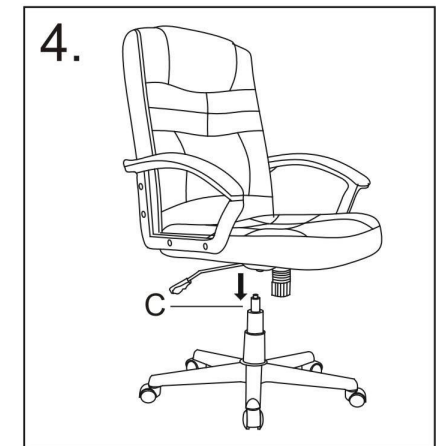

Assembly Instructions

RECOMMENDED HOURLY USAGE: 5-8 HOURS

WARNING:

Do not stand on this chair. Do not use this chair as a step ladder.
 Use this product for seating only 1 person at a time.
 Do not use this chair unless all screws, bolts and knobs are securely fastened.
 Every 4 months inspect all screws, bolts and knobs to ensure they are fully tightened
 If parts are missing, incorrect or damaged stop using the chair immediately until repairs have been carried out by a competent person
 Failure to follow these warnings could result in serious injury.