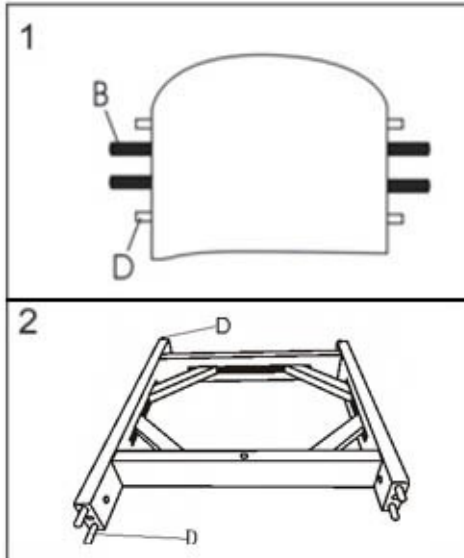

Assembly Instructions

RECOMMENDED HOURLY USAGE: 5-8 HOURS

DPA2050/A/BE

A

M6x60
2PCS

B

8PCS

C

8PCS

D

12PCS

E

WARNING:

- Do not stand on this chair .Do not use this chair as a step ladder.
- Use this product for seating only 1 person at a time.
- Do not use this chair unless all screws,bolts and knobs are securely fastened.
- Every 4 months inspect all screws,bolts and knobs to ensure they are fully tightened
- If parts are missing,incorrect or damaged stop using the chair immediately until repairs have been carried out by a competent person.
- Failure to follow these warnings could result in serious injury.