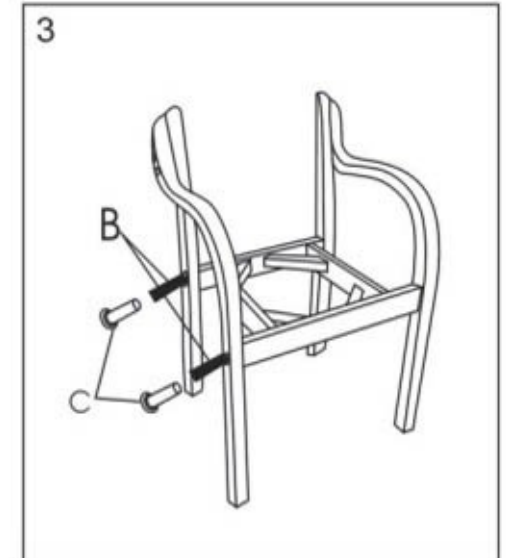

Assembly Instructions

RECOMMENDED HOURLY USAGE: 5-8 HOURS

DPA2050/A/BE

A

M6x60
2PCS

B

8PCS

C

8PCS

D

12PCS

E

WARNING:

- Do not stand on this chair .Do not use this chair as a step ladder.
- Use this product for seating only 1 person at a time.
- Do not use this chair unless all screws,bolts and knobs are securely fastened.
- Every 4 months inspect all screws,bolts and knobs to ensure they are fully tightened
- If parts are missing,incorrect or damaged stop using the chair immediately until repairs have been carried out by a competent person.
- Failure to follow these warnings could result in serious injury.