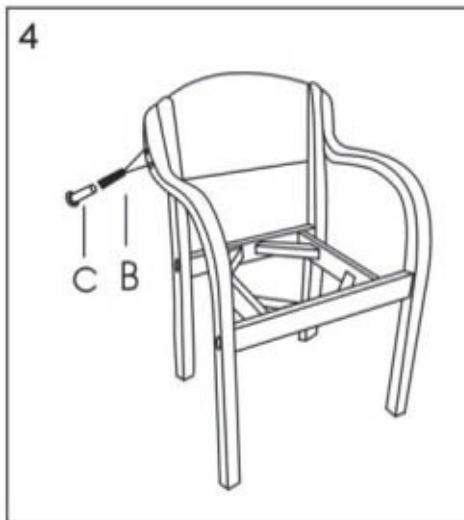

Assembly Instructions

RECOMMENDED HOURLY USAGE: 5-8 HOURS

DPA2050/A/BE

A

M6x60
2PCS

B

8PCS

C

8PCS

D

12PCS

E

WARNING:

- Do not stand on this chair .Do not use this chair as a step ladder.
- Use this product for seating only 1 person at a time.
- Do not use this chair unless all screws,bolts and knobs are securely fastened.
- Every 4 months inspect all screws,bolts and knobs to ensure they are fully tightened
- If parts are missing,incorrect or damaged stop using the chair immediately until repairs have been carried out by a competent person.
- Failure to follow these warnings could result in serious injury.