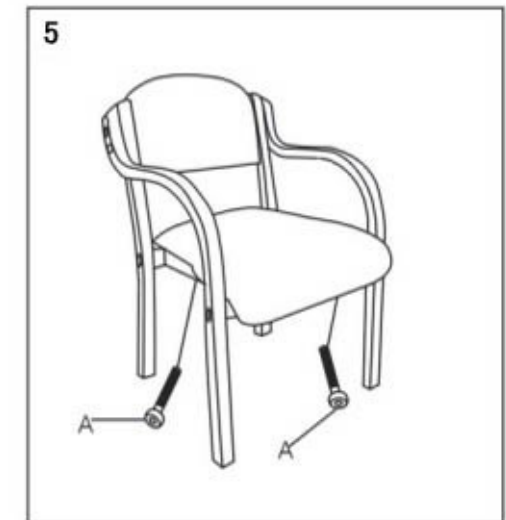

Assembly Instructions

RECOMMENDED HOURLY USAGE: 5-8 HOURS

DPA2050/A/BE

A

M6x60
2PCS

B

8PCS

C

8PCS

D

12PCS

E

WARNING:

- Do not stand on this chair .Do not use this chair as a step ladder.
- Use this product for seating only 1 person at a time.
- Do not use this chair unless all screws,bolts and knobs are securely fastened.
- Every 4 months inspect all screws,bolts and knobs to ensure they are fully tightened
- If parts are missing,incorrect or damaged stop using the chair immediately until repairs have been carried out by a competent person.
- Failure to follow these warnings could result in serious injury.