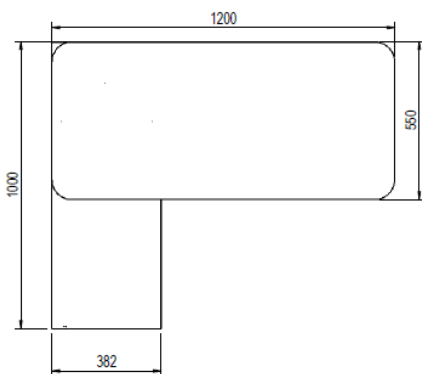

BRIDGE DESK PRODUCT SHEET FURNITURE

- Home office desk in Sonoma Oak effect finish and white accents
 - Spacious work area
 - Desk can be built left or right hand return
 - Two storage drawers
- Sliding door concealing additional storage area
 - Storage layout can be reversed

Width – Storage/Desk	100/120 cm
Depth – Storage/Desk	38.2/55 cm
Height – Storage/Desk	66.5/75 cm
Carton Height – carton 1 - carton 2	10.5 cm 7.6 cm
Carton Width – carton 1 - carton 2	135.3 cm 112.3 cm
Carton Depth – carton 1 - carton 2	64.3 cm 47.5 cm
Box Volume – CT1/CT2	0.091/0.041 cbm Total: 0.1319
Weight (gross) – CT1/CT2	28.5/17 kg Total: 45.5 kg

N.B: All measurements are approximate