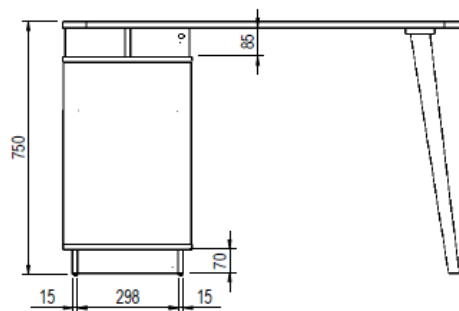

BRIDGE DESK PRODUCT SHEET FURNITURE

- Home office desk in Sonoma Oak effect finish and white accents
 - Spacious work area
 - Desk can be built left or right hand return
 - Two storage drawers
- Sliding door concealing additional storage area
 - Storage layout can be reversed

Width – Storage/Desk	100/120 cm
Depth – Storage/Desk	38.2/55 cm
Height – Storage/Desk	66.5/75 cm
Carton Height – carton 1 - carton 2	10.5 cm 7.6 cm
Carton Width – carton 1 - carton 2	135.3 cm 112.3 cm
Carton Depth – carton 1 - carton 2	64.3 cm 47.5 cm
Box Volume – CT1/CT2	0.091/0.041 cbm Total: 0.1319
Weight (gross) – CT1/CT2	28.5/17 kg Total: 45.5 kg

N.B: All measurements are approximate