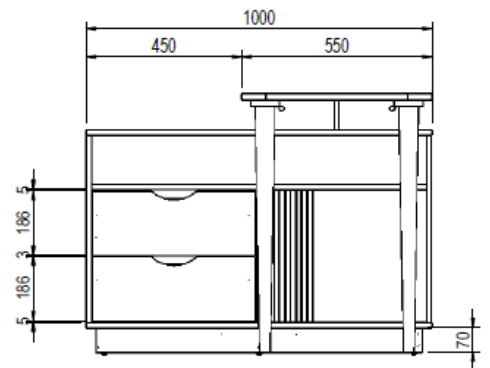

BRIDGE DESK PRODUCT SHEET FURNITURE

- Home office desk in Sonoma Oak effect finish and white accents
 - Spacious work area
 - Desk can be built left or right hand return
 - Two storage drawers
- Sliding door concealing additional storage area
 - Storage layout can be reversed

Width – Storage/Desk	100/120 cm
Depth – Storage/Desk	38.2/55 cm
Height – Storage/Desk	66.5/75 cm
Carton Height – carton 1 - carton 2	10.5 cm 7.6 cm
Carton Width – carton 1 - carton 2	135.3 cm 112.3 cm
Carton Depth – carton 1 - carton 2	64.3 cm 47.5 cm
Box Volume – CT1/CT2	0.091/0.041 cbm Total: 0.1319
Weight (gross) – CT1/CT2	28.5/17 kg Total: 45.5 kg