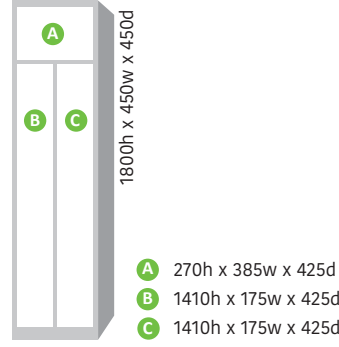

single door lockers

- A 270/1410h x 235w x 275d
- B 270/1410h x 235w x 425d
- C 270/1410h x 385w x 425d

two door lockers

- A 835h x 235w x 275d
- B 835h x 235w x 425d
- C 835h x 385w x 425d

three door lockers

- A 540h x 235w x 275d
- B 540h x 235w x 425d

four door lockers

- A 400h x 235w x 275d
- B 400h x 235w x 425d
- C 400h x 385w x 425d

five door lockers

- A 310h x 235w x 275d
- B 310h x 235w x 425d

six door lockers

- A 260h x 235w x 275d
- B 260h x 235w x 425d

eight door lockers

- A 185h x 235w x 275d
- B 185h x 235w x 425d

personal effects lockers

- A 180h x 190w x 135d
- B 75h x 190w x 135d
- C 150h x 165w x 355d

combi locker

- A 270h x 385w x 425d
- B 1410h x 175w x 425d
- C 260h x 190w x 425d
- D 260h x 190w x 425d
- E 260h x 190w x 425d
- F 555h x 190w x 425d

clean & dirty locker

- A 270h x 385w x 425d
- B 1410h x 175w x 425d
- C 1410h x 175w x 425d