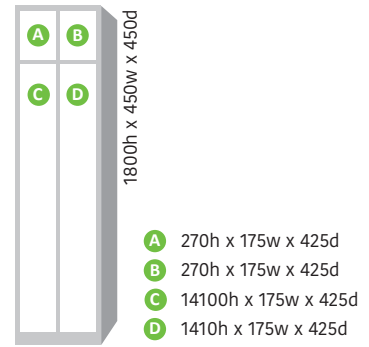

- A 540h x 235w x 275d
- B 540h x 235w x 425d

four door lockers

- A 400h x 235w x 275d
- B 400h x 235w x 425d
- C 400h x 385w x 425d

five door lockers

- A 310h x 235w x 275d
- B 310h x 235w x 425d

six door lockers

- A 260h x 235w x 275d
- B 260h x 235w x 425d

eight door lockers

- A 185h x 235w x 275d
- B 185h x 235w x 425d

personal effects lockers

- A 180h x 190w x 135d
- B 75h x 190w x 135d
- C 150h x 165w x 355d

combi locker

- A 270h x 385w x 425d
- B 1410h x 175w x 425d
- C 260h x 190w x 425d
- D 260h x 190w x 425d
- E 260h x 190w x 425d
- F 555h x 190w x 425d

clean & dirty locker

- A 270h x 385w x 425d
- B 1410h x 175w x 425d
- C 1410h x 175w x 425d

two person locker

- A 200h x 385w x 425d
- B 180h x 385w x 425d
- C 1250h x 175w x 425d
- D 1250h x 175w x 425d

twin locker

- A 270h x 175w x 425d
- B 270h x 175w x 425d
- C 1410h x 175w x 425d
- D 1410h x 175w x 425d