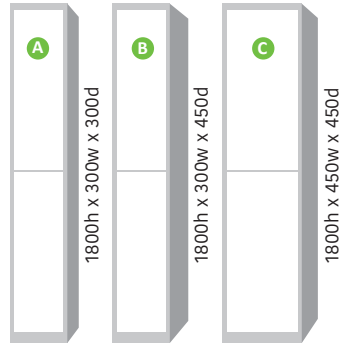

single door lockers

- A 270/1410h x 235w x 275d
- B 270/1410h x 235w x 425d
- C 270/1410h x 385w x 425d

two door lockers

- A 835h x 235w x 275d
- B 835h x 235w x 425d
- C 835h x 385w x 425d

three door lockers

- A 540h x 235w x 275d
- B 540h x 235w x 425d

four door lockers

- A 400h x 235w x 275d
- B 400h x 235w x 425d
- C 400h x 385w x 425d

five door lockers

- A 310h x 235w x 275d
- B 310h x 235w x 425d

six door lockers

- A 260h x 235w x 275d
- B 260h x 235w x 425d

eight door lockers

- A 185h x 235w x 275d
- B 185h x 235w x 425d

personal effects lockers

- A 180h x 190w x 135d
- B 75h x 190w x 135d
- C 150h x 165w x 355d

combi locker

- A 270h x 385w x 425d
- B 1410h x 175w x 425d
- C 260h x 190w x 425d
- D 260h x 190w x 425d
- E 260h x 190w x 425d
- F 555h x 190w x 425d

clean & dirty locker

- A 270h x 385w x 425d
- B 1410h x 175w x 425d
- C 1410h x 175w x 425d