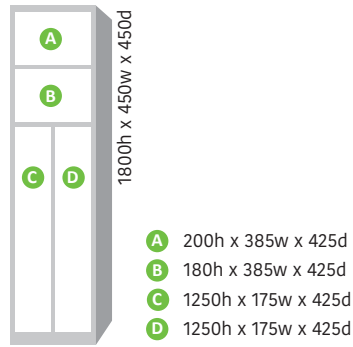

two person locker

- A 200h x 385w x 425d
- B 180h x 385w x 425d
- C 1250h x 175w x 425d
- D 1250h x 175w x 425d