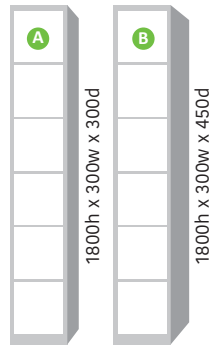

single door lockers

- A 270/1410h x 235w x 275d
- B 270/1410h x 235w x 425d
- C 270/1410h x 385w x 425d

two door lockers

- A 835h x 235w x 275d
- B 835h x 235w x 425d
- C 835h x 385w x 425d

three door lockers

- A 540h x 235w x 275d
- B 540h x 235w x 425d

four door lockers

- A 400h x 235w x 275d
- B 400h x 235w x 425d
- C 400h x 385w x 425d

five door lockers

- A 310h x 235w x 275d
- B 310h x 235w x 425d

six door lockers

- A 260h x 235w x 275d
- B 260h x 235w x 425d

eight door lockers

- A 185h x 235w x 275d
- B 185h x 235w x 425d

personal effects lockers

- A 180h x 190w x 135d
- B 75h x 190w x 135d
- C 150h x 165w x 355d

combi locker

- A 270h x 385w x 425d
- B 1410h x 175w x 425d
- C 260h x 190w x 425d
- D 260h x 190w x 425d
- E 260h x 190w x 425d
- F 555h x 190w x 425d

clean & dirty locker

- A 270h x 385w x 425d
- B 1410h x 175w x 425d
- C 1410h x 175w x 425d