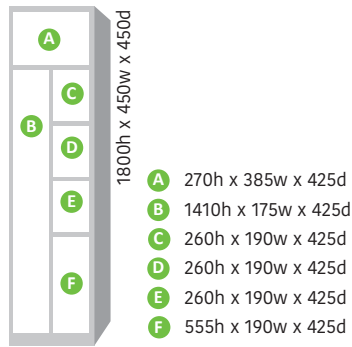

single door lockers

- A 270/1410h x 235w x 275d
- B 270/1410h x 235w x 425d
- C 270/1410h x 385w x 425d

two door lockers

- A 835h x 235w x 275d
- B 835h x 235w x 425d
- C 835h x 385w x 425d

three door lockers

- A 540h x 235w x 275d
- B 540h x 235w x 425d

four door lockers

- A 400h x 235w x 275d
- B 400h x 235w x 425d
- C 400h x 385w x 425d

five door lockers

- A 310h x 235w x 275d
- B 310h x 235w x 425d

six door lockers

- A 260h x 235w x 275d
- B 260h x 235w x 425d

eight door lockers

- A 185h x 235w x 275d
- B 185h x 235w x 425d

personal effects lockers

- A 180h x 190w x 135d
- B 75h x 190w x 135d
- C 150h x 165w x 355d

combi locker

- A 270h x 385w x 425d
- B 1410h x 175w x 425d
- C 260h x 190w x 425d
- D 260h x 190w x 425d
- E 260h x 190w x 425d
- F 555h x 190w x 425d

clean & dirty locker

- A 270h x 385w x 425d
- B 1410h x 175w x 425d
- C 1410h x 175w x 425d