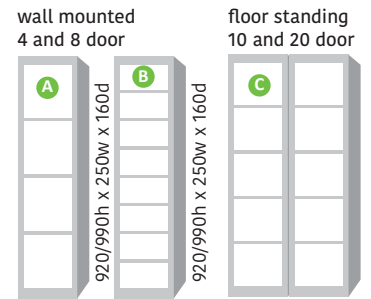

single door lockers

- A 270/1410h x 235w x 275d
- B 270/1410h x 235w x 425d
- C 270/1410h x 385w x 425d

two door lockers

- A 835h x 235w x 275d
- B 835h x 235w x 425d
- C 835h x 385w x 425d

three door lockers

- A 540h x 235w x 275d
- B 540h x 235w x 425d

four door lockers

- A 400h x 235w x 275d
- B 400h x 235w x 425d
- C 400h x 385w x 425d

five door lockers

- A 310h x 235w x 275d
- B 310h x 235w x 425d

six door lockers

- A 260h x 235w x 275d
- B 260h x 235w x 425d

eight door lockers

- A 185h x 235w x 275d
- B 185h x 235w x 425d

personal effects lockers

- A 180h x 190w x 135d
- B 75h x 190w x 135d
- C 150h x 165w x 355d

combi locker

- A 270h x 385w x 425d
- B 1410h x 175w x 425d
- C 260h x 190w x 425d
- D 260h x 190w x 425d
- E 260h x 190w x 425d
- F 555h x 190w x 425d

clean & dirty locker

- A 270h x 385w x 425d
- B 1410h x 175w x 425d
- C 1410h x 175w x 425d