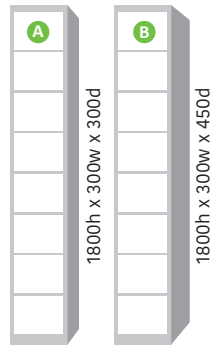

single door lockers

- A 270/1410h x 235w x 275d
- B 270/1410h x 235w x 425d
- C 270/1410h x 385w x 425d

two door lockers

- A 835h x 235w x 275d
- B 835h x 235w x 425d
- C 835h x 385w x 425d

three door lockers

- A 540h x 235w x 275d
- B 540h x 235w x 425d

four door lockers

- A 400h x 235w x 275d
- B 400h x 235w x 425d
- C 400h x 385w x 425d

five door lockers

- A 310h x 235w x 275d
- B 310h x 235w x 425d

six door lockers

- A 260h x 235w x 275d
- B 260h x 235w x 425d

eight door lockers

- A 185h x 235w x 275d
- B 185h x 235w x 425d

personal effects lockers

- A 180h x 190w x 135d
- B 75h x 190w x 135d
- C 150h x 165w x 355d

combi locker

- A 270h x 385w x 425d
- B 1410h x 175w x 425d
- C 260h x 190w x 425d
- D 260h x 190w x 425d
- E 260h x 190w x 425d
- F 555h x 190w x 425d

clean & dirty locker

- A 270h x 385w x 425d
- B 1410h x 175w x 425d
- C 1410h x 175w x 425d