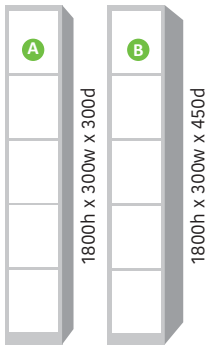

single door lockers

- A 270/1410h x 235w x 275d
- B 270/1410h x 235w x 425d
- C 270/1410h x 385w x 425d

two door lockers

- A 835h x 235w x 275d
- B 835h x 235w x 425d
- C 835h x 385w x 425d

three door lockers

- A 540h x 235w x 275d
- B 540h x 235w x 425d

four door lockers

- A 400h x 235w x 275d
- B 400h x 235w x 425d
- C 400h x 385w x 425d

five door lockers

- A 310h x 235w x 275d
- B 310h x 235w x 425d

six door lockers

- A 260h x 235w x 275d
- B 260h x 235w x 425d

eight door lockers

- A 185h x 235w x 275d
- B 185h x 235w x 425d

personal effects lockers

- A 180h x 190w x 135d
- B 75h x 190w x 135d
- C 150h x 165w x 355d

combi locker

- A 270h x 385w x 425d
- B 1410h x 175w x 425d
- C 260h x 190w x 425d
- D 260h x 190w x 425d
- E 260h x 190w x 425d
- F 555h x 190w x 425d

clean & dirty locker

- A 270h x 385w x 425d
- B 1410h x 175w x 425d
- C 1410h x 175w x 425d