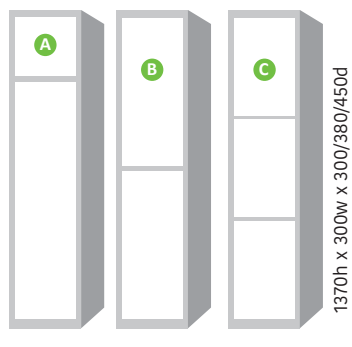

- A 270h x 385w x 425d
- B 1410h x 175w x 425d
- C 260h x 190w x 425d
- D 260h x 190w x 425d
- E 260h x 190w x 425d
- F 555h x 190w x 425d

clean & dirty locker

- A 270h x 385w x 425d
- B 1410h x 175w x 425d
- C 1410h x 175w x 425d

two person locker

- A 200h x 385w x 425d
- B 180h x 385w x 425d
- C 1250h x 175w x 425d
- D 1250h x 175w x 425d

twin locker

- A 270h x 175w x 425d
- B 270h x 175w x 425d
- C 1410h x 175w x 425d
- D 1410h x 175w x 425d

school lockers

- A 200/1050h x 235w x 275/355/425d
- B 630h x 235w x 275/355/425d
- C 400h x 235w x 275/355/425d

cube lockers

- A 250h x 240w x 280d
- B 330h x 315w x 360d
- C 400h x 385w x 430d

quarto locker