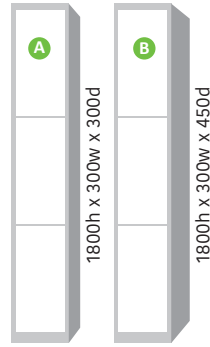

single door lockers

- A 270/1410h x 235w x 275d
- B 270/1410h x 235w x 425d
- C 270/1410h x 385w x 425d

two door lockers

- A 835h x 235w x 275d
- B 835h x 235w x 425d
- C 835h x 385w x 425d

three door lockers

- A 540h x 235w x 275d
- B 540h x 235w x 425d

four door lockers

- A 400h x 235w x 275d
- B 400h x 235w x 425d
- C 400h x 385w x 425d

five door lockers

- A 310h x 235w x 275d
- B 310h x 235w x 425d

six door lockers

- A 260h x 235w x 275d
- B 260h x 235w x 425d

eight door lockers

- A 185h x 235w x 275d
- B 185h x 235w x 425d

personal effects lockers

- A 180h x 190w x 135d
- B 75h x 190w x 135d
- C 150h x 165w x 355d

combi locker

- A 270h x 385w x 425d
- B 1410h x 175w x 425d
- C 260h x 190w x 425d
- D 260h x 190w x 425d
- E 260h x 190w x 425d
- F 555h x 190w x 425d

clean & dirty locker

- A 270h x 385w x 425d
- B 1410h x 175w x 425d
- C 1410h x 175w x 425d