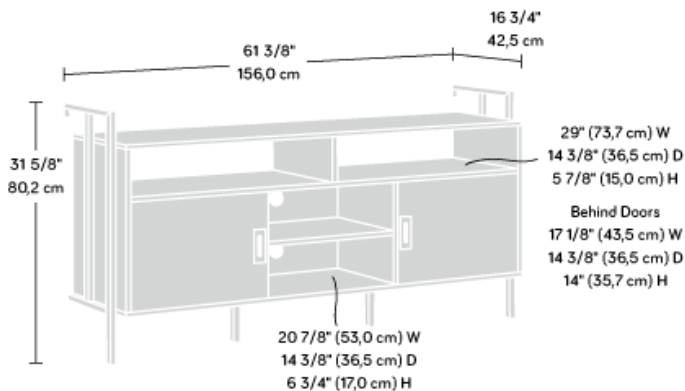

HYTHE WALL MOUNTED TV STAND / CREDENZA

PRODUCT SHEET FURNITURE

- Stylish wall mounted TV stand / credenza in Serene Walnut finish
- Accommodates up to a 60" TV weighing 31 kg or less
- Divided shelving provides dedicated storage for audio/video equipment
 - Hidden storage behind doors
- Fixed centre shelf between doors offers additional storage
- Powder coated metal frame for durability

Width	156 cm
Depth	42.5 cm
Height	80.2 cm
Carton Height	15.5 cm
Carton Width	169 cm
Carton Depth	48.7 cm
Box Volume	0.127 cbm
Weight (gross)	38.7 kg

N.B: All measurements are approximate