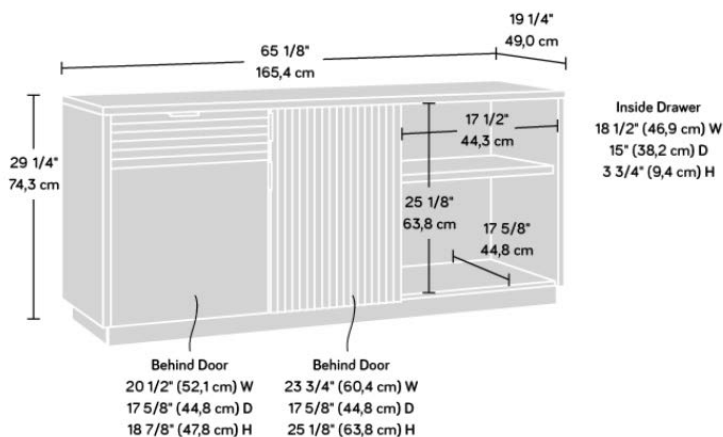

ELSTREE CREDENZA

PRODUCT SHEET

FURNITURE

- Stylish credenza in Spiced Mahogany finish
 - Louvre-style detailing
- Adjustable shelf behind each door for versatile storage
 - Pull-out, adjustable printer shelf
- Storage drawer features metal runners and safety stops
- Top surface provides additional space for storage
- Quick and easy assembly with patented T-lock drawer system
 - 360 degree all round finish for versatile placement

Width	165.4 cm
Depth	49 cm
Height	74.3 cm
Carton Height	16.5 cm
Carton Width	182.7 cm
Carton Depth	53.2 cm
Box Volume	0.160 cbm
Weight (gross)	62.4 kg

N.B: All measurements are approximate