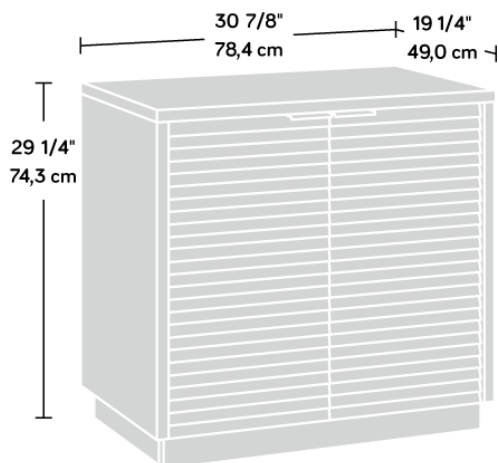

## ELSTREE STORAGE CABINET

Width	78.4 cm
Depth	49 cm
Height	74.3 cm
Carton Height	92.7 cm
Carton Width	53.2 cm
Carton Depth	18.4 cm
Box Volume	0.090 cbm
Weight (gross)	35.1 kg

N.B: All measurements are approximate