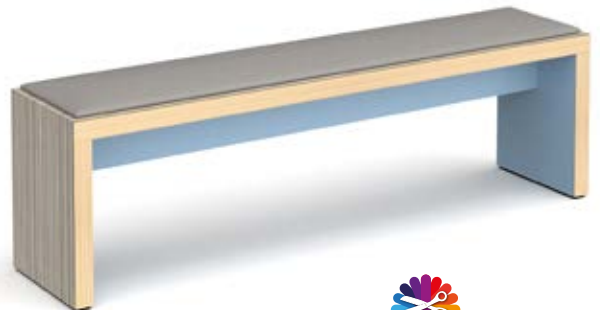

Upholstered Dining Bench

CODE	W	D	H	Band A	Band B	Band C	Band D
SBU10	1000	350	490	£811	£842	£870	£916
SBU14	1400	350	490	£957	£980	£1032	£1084
SBU18	1800	350	490	£1107	£1159	£1188	£1264
SBU22	2200	350	490	£1159	£1200	£1257	£1288

- Combine the outer and inner laminate colours with a choice of edge details
- Lends itself perfectly to canteen, bar, meeting and breakout areas

Laminate MTO

Low bench