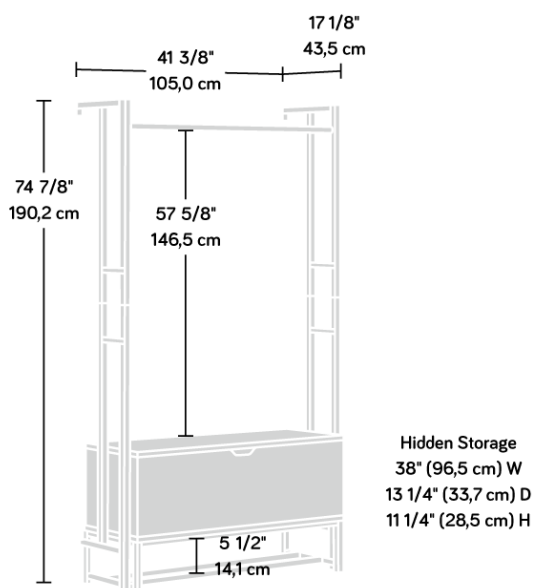

Width	105 cm
Depth	43.5 cm
Height	190.2 cm
Carton Height	16.5 cm
Carton Width	117.3 cm
Carton Depth	48.3 cm
Box Volume	0.093 cbm
Weight (gross)	27.4 kg

N.B: All measurements are approximate