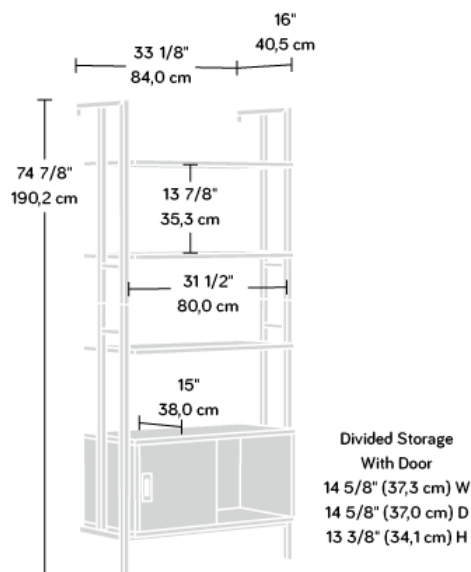

HYPHE WALL MOUNTED 4 SHELF BOOKCASE WITH DOOR

PRODUCT SHEET

FURNITURE

- Stylish wall mounted storage solution in Serene Walnut finish
- Space saving design
- Open shelves provide options for display or storage
- Cubbyhole storage behind sliding door
- Powder coated metal frame for durability

Width	84 cm
Depth	40.5 cm
Height	190.2 cm
Carton Height	23.5 cm
Carton Width	127.7 cm
Carton Depth	46.7 cm
Box Volume	0.140 cbm
Weight (gross)	27 kg

N.B: All measurements are approximate