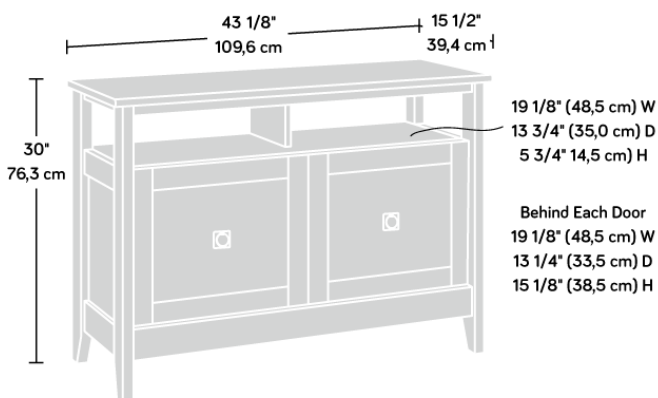

## HOME STUDY TV STAND / SIDEBORD

#### FURNITURE

- TV stand / sideboard in Dover Oak finish with Slate finish accent
- Accommodates a TV weighing up to 22.5 kg
- Adjustable shelving behind double doors offers flexible storage options
- Enclosed back with 'pass-through' openings for discreet cable management
  - Neutral style for versatile placement

Width	109.6 cm
Depth	39.4 cm
Height	76.3 cm
Carton Height	124.5 cm
Carton Width	43.8 cm
Carton Depth	20.6 cm
Box Volume	0.116 cbm
Weight (gross)	41.7 kg

N.B: All measurements are approximate