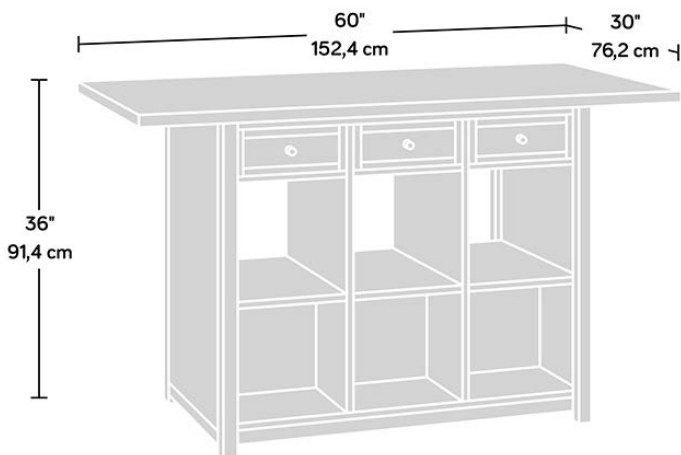

CRAFT WORK TABLE/ISLAND WHITE

PRODUCT SHEET

CRAFT FURNITURE

- Craft work table/island in a white finish
- Spacious work surface provides ample space for all of your crafting activities
- Melamine top surface is heat, stain and scratch-resistant
- Three spacious storage drawers can be pulled out from either side of the table to create easy access
- Drawers can also be removed to be used as trays
 - Six open shelf cubby holes provide further convenient storage
- Finished on all sides for versatile placement.

Width	152.4 cm
Depth	76.2 cm
Height	91.4 cm
Carton Height	24.8 cm
Carton Width	168.5 cm
Carton Depth	88.5 cm
Box Volume	0.370 bm
Weight (gross)	78.7 kg

N.B: All measurements are approximate