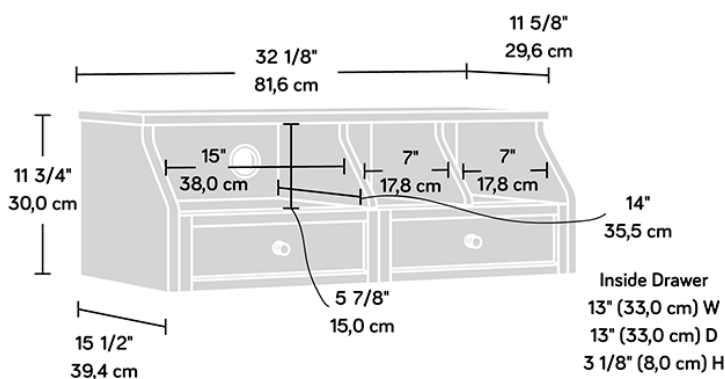

CRAFT ORGANISER HUTCH WHITE

PRODUCT SHEET

CRAFT FURNITURE

- Organiser hutch in White
- Can be fitted to the following models to provide additional storage:
 - 5421405 Craft Open Storage Cabinet
 - 5421407 Craft Storage Cabinet
 - 5421417 Craft Desk/Table
- Cubbyhole shelving provides easy storage of your craft items
- Two storage drawers with full extension slides holds additional supplies
- Enclosed back with cord access allows a convenient path for cables

Width	81.6 cm
Depth	29.6 cm
Height	30 cm
Carton Height	13 cm
Carton Width	95.9 cm
Carton Depth	45.1 cm
Box Volume	0.056 cbm
Weight (gross)	18.3 kg

N.B: All measurements are approximate