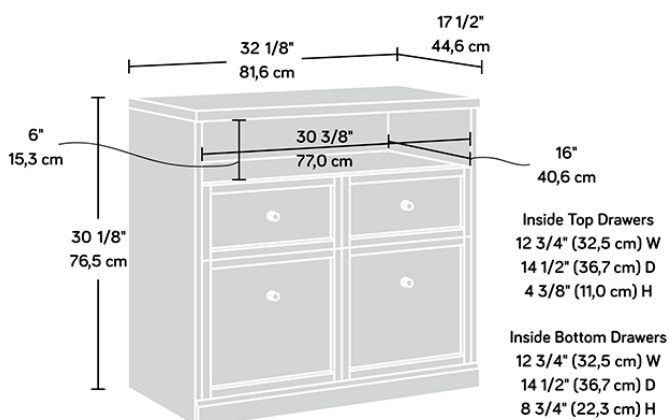

CRAFT STORAGE CABINET WHITE

PRODUCT SHEET

CRAFT FURNITURE

- Storage craft cabinet in a white finish
- Four easy-glide drawers with full extension slides provide storage of your favourite craft items
- Open shelf for easy access storage of your crafting materials that won't fit in a drawer
- Melamine top surface is heat, stain and scratch-resistant, providing an additional work surface

Width	81.6 cm
Depth	44.6 cm
Height	76.5 cm
Carton Height	17.5 cm
Carton Width	94 cm
Carton Depth	84 cm
Box Volume	0.138 cbm
Weight (gross)	42.9 kg

N.B: All measurements are approximate