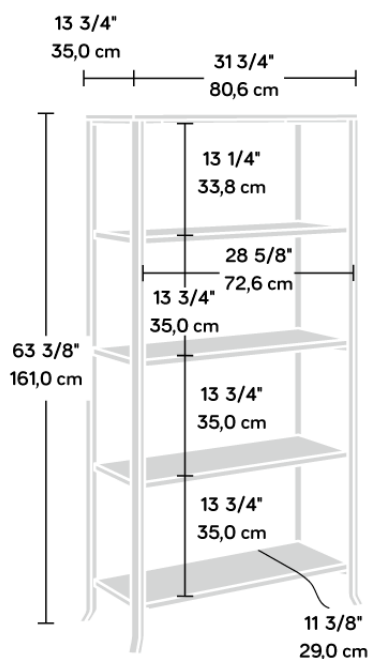

## CITY CENTRE 5 SHELF BOOKCASE

Width	80.6 cm
Depth	35 cm
Height	161 cm
Carton Height	174.5 cm
Carton Width	43 cm
Carton Depth	16.3 cm
Box Volume	0.122 cbm
Weight (gross)	24.3 kg

N.B: All measurements are approximate