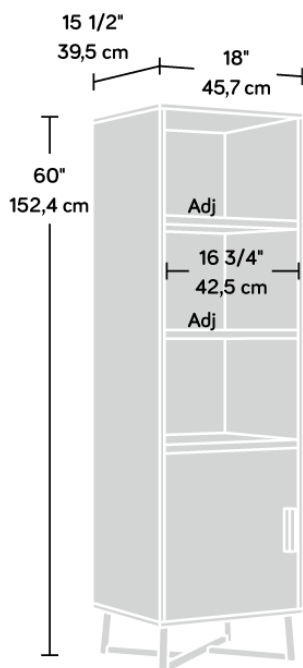

## CANYON LANE 3 SHELF BOOKCASE WITH DOOR

### FURNITURE

- Three shelf bookcase with door in a Brew Oak finish with Grand Walnut accents
- Three adjustable shelves
- Black powder coated metal base
- Sturdy 1" thick shelves
- Hidden storage behind door
- Door can be assembled to open either left or right

Width	45.7 cm
Depth	39.5 cm
Height	152.4 cm
Carton Height	153.5 cm
Carton Width	50.9 cm
Carton Depth	14.4 cm
Box Volume	0.116 cbm
Weight (gross)	27.3 kg

N.B: All measurements are approximate