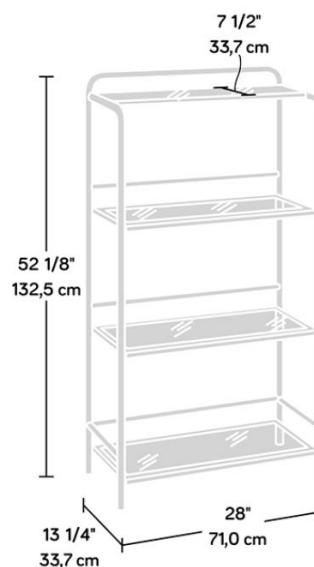

BOULEVARD CAFÉ RECTANGULAR BOOKCASE / DISPLAY UNIT

FURNITURE

PRODUCT SHEET

- Contemporary rectangular display unit
 - Durable, powder coated metal frame
- Four fixed shelves for storage and display
- Silkscreened, safety-tempered glass shelves

Width	71 cm
Depth	33.7 cm
Height	132.5 cm
Carton Height	111.1 cm
Carton Width	80 cm
Carton Depth	147.6 cm
Box Volume	0.131 cbm
Weight (gross)	20.4 kg

Top Open Shelf
26 1/2" (67,3 cm) W
12 3/4" (32,4 cm) D
14 3/8" (36,6 cm) H

Middle and Bottom Shelf
26 1/2" (67,3 cm) W
12 3/4" (32,4 cm) D
15" (38,1 cm) H

N.B: All measurements are approximate