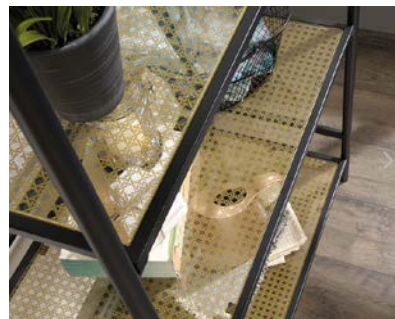

BOULEVARD CAFÉ RECTANGULAR BOOKCASE / DISPLAY UNIT

FURNITURE

PRODUCT SHEET

- Contemporary rectangular display unit
 - Durable, powder coated metal frame
- Four fixed shelves for storage and display
- Silkscreened, safety-tempered glass shelves

Width	71 cm
Depth	33.7 cm
Height	132.5 cm
Carton Height	111.1 cm
Carton Width	80 cm
Carton Depth	147.6 cm
Box Volume	0.131 cbm
Weight (gross)	20.4 kg

Top Open Shelf
26 1/2" (67,3 cm) W
12 3/4" (32,4 cm) D
14 3/8" (36,6 cm) H

Middle and Bottom Shelf
26 1/2" (67,3 cm) W
12 3/4" (32,4 cm) D
15" (38,1 cm) H

N.B: All measurements are approximate