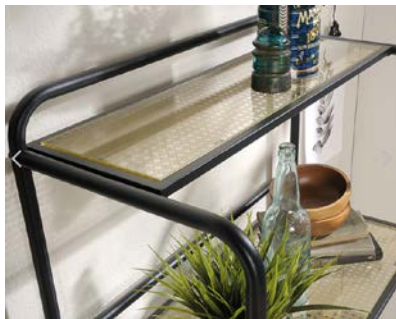

BOULEVARD CAFÉ RECTANGULAR BOOKCASE / DISPLAY UNIT

FURNITURE

PRODUCT SHEET

- Contemporary rectangular display unit
 - Durable, powder coated metal frame
- Four fixed shelves for storage and display
- Silkscreened, safety-tempered glass shelves