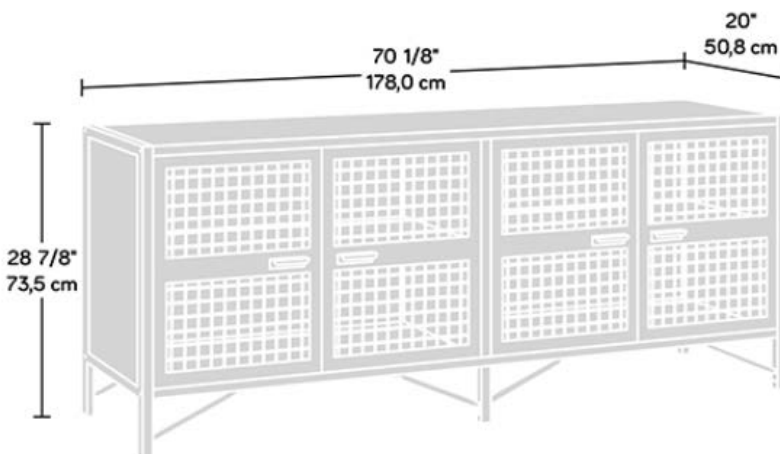

BOULEVARD CAFÉ INDUSTRIAL STYLED SIDEBOARD

FURNITURE

PRODUCT SHEET

- 'Loft apartment' style sideboard/TV stand in Vintage Oak effect with black accents.
- Accommodates up to a 70" TV weighing up to 31kg.
 - Stylish mesh detail.
- Large adjustable shelf behind metal and mesh door offers flexible storage options.
 - Powder coated metal frame for durability.
- Enclosed back with cord access, which allows a convenient path for electrical cords.

Width	178 cm
Depth	50.8 cm
Height	73.5 cm
Carton Height	19.5 cm
Carton Width	63.1 cm
Carton Depth	185.8 cm
Box Volume	0.229 cbm
Weight (gross)	70.6 kg

Behind Each
Set of Doors
33 1/2" (85,0 cm) W
18" (45,7 cm) D
21 3/8" (54,3 cm) H

N.B: All measurements are approximate