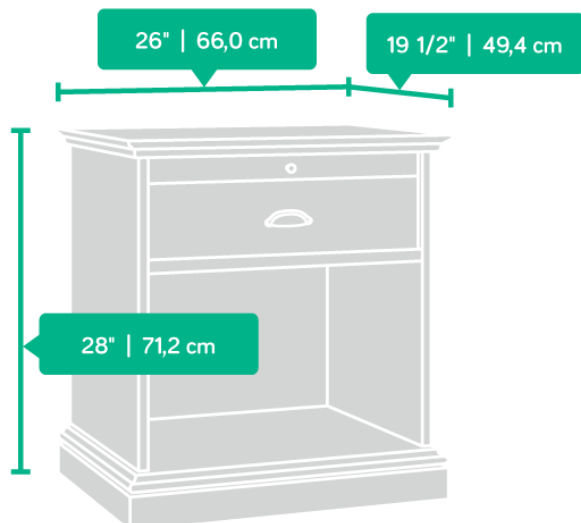

PRODUCT INFORMATION SHEET

NIGHT STAND

BARRISTER HOME COLLECTION

Features:

- Night stand
- Salt Oak finish
- Slide-out shelf.
- Drawer features metal runners and safety stops.
- Open shelf for additional storage.
- Quick and easy assembly with patented T-lock drawer system.

Dimensions:

Width	66 cm
Depth	49.4 cm
Height	71.2 cm
Carton Height	14.4 cm
Carton Width	79.4 cm
Carton Depth	51.4 cm
Box Volume	0.059cbm
Weight (gross)	29.9 kg

N.B: All measurements are approximate